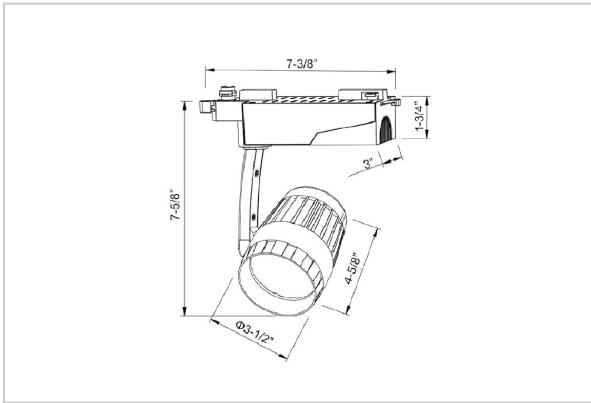

Bolide Track Lights

ITEM SKU#: 662187490069

Product Code : IK-RBOLIDETL-30W-27K-WH-90C-24D

Voltage	100 - 277 V AC, 50-60 Hz
Lumen Output	2582lm
Power	30W
Efficacy	140lm/w
CCT	2700K
CRI	>90
Beam Angle	24°
Light Distribution	Medium
LED Type	COB
LED Light Source	Osram SOLERIQ S 19
Start Time	Instant
Driver	Stand Alone (included)
Operating Position	Swiveling Type
Dimming	Triac Dimming
Construction	Track
Mounting Type	Track Light Structure
Heads	Single Head
Finish	White
Length	4-5/8"
Height	7-5/8"
Diameter	3-1/2"
Cut Out	7-3/8"
Width (W)	7-3/8"
Application Area	Indoor Applications

Beam Spread (Options)

Spot	15°	Medium	25°	Flood	36°	Wide Flood	60°
ft	Ø	ft	Ø	ft	Ø	ft	Ø
3.0	0.72	3.0	1.41	3.0	2.03	3.0	3.15
9.0	2.15	9.0	4.22	9.0	6.09	9.0	9.45
15.0	3.58	15.0	7.04	15.0	10.15	15.0	15.75

Bolide is a technologically advanced LED track light with incorporated electronic gear and chip on board. It also has a high-quality reflector with three different beam spreads. Moreover, the lamp housing of die-cast aluminum for optimal cooling allows the fixture to last longer than its traditional counterparts.