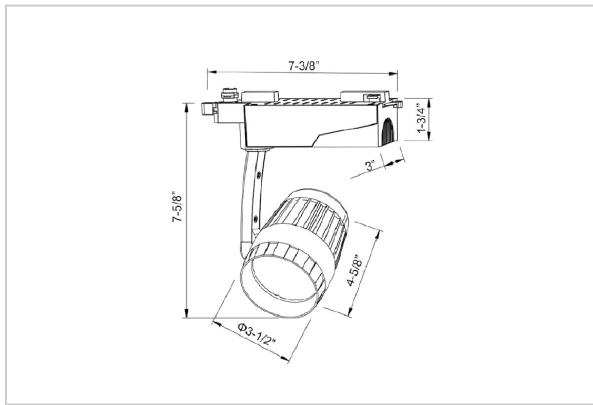

Bolide Track Lights

ITEM SKU#: 662187490052

Product Code : IK-RBOLIDETL-30W-40K-WH-90C-15D

Voltage	100 - 277 V AC, 50-60 Hz
Lumen Output	2986.45lm
Power	30W
Efficacy	140lm/w
CCT	4000K
CRI	>90
Beam Angle	15°
Light Distribution	Spot
LED Type	COB
LED Light Source	Osram SOLERIQ S 19
Start Time	Instant
Driver	Stand Alone (included)
Operating Position	Swiveling Type
Dimming	Triac Dimming
Construction	Track
Mounting Type	Track Light Structure
Heads	Single Head
Finish	White
Length	4-5/8"
Height	7-5/8"
Diameter	3-1/2"
Cut Out	7-3/8"
Width (W)	7-3/8"
Application Area	Indoor Applications

Beam Spread (Options)

Spot 15°		Medium 25°		Flood 36°		Wide Flood 60°	
ft	Ø	ft	Ø	ft	Ø	ft	Ø
3.0	0.72	3.0	1.41	3.0	2.03	3.0	3.15
9.0	2.15	9.0	4.22	9.0	6.09	9.0	9.45
15.0	3.58	15.0	7.04	15.0	10.15	15.0	15.75

Bolide is a technologically advanced LED track light with incorporated electronic gear and chip on board. It also has a high-quality reflector with three different beam spreads. Moreover, the lamp housing of die-cast aluminum for optimal cooling allows the fixture to last longer than its traditional counterparts.