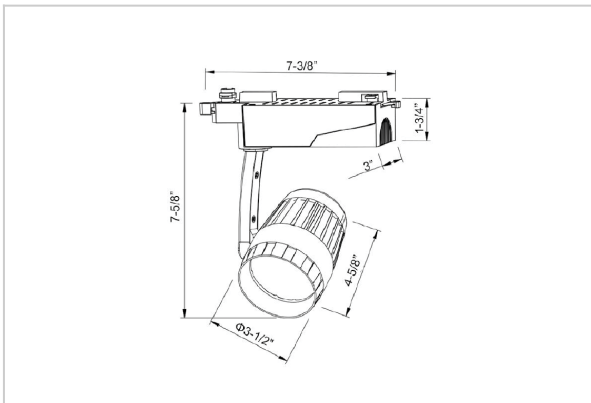

Bolide Track Lights

ITEM SKU#: 662187490045

Product Code : IK-RBOLIDETL-30W-35K-WH-90C-15D

Voltage	100 - 277 V AC, 50-60 Hz
Lumen Output	2844.24lm
Power	30W
Efficacy	140lm/w
CCT	3500K
CRI	>90
Beam Angle	15°
Light Distribution	Spot
LED Type	COB
LED Light Source	Osram SOLERIQ S 19
Start Time	Instant
Driver	Stand Alone (included)
Operating Position	Swiveling Type
Dimming	Triac Dimming
Construction	Track
Mounting Type	Track Light Structure
Heads	Single Head
Finish	White
Length	4-5/8"
Height	7-5/8"
Diameter	3-1/2"
Cut Out	7-3/8"
Width (W)	7-3/8"
Application Area	Indoor Applications

Beam Spread (Options)

Spot 15°		Medium 25°		Flood 36°		Wide Flood 60°	
ft	Ø	ft	Ø	ft	Ø	ft	Ø
3.0	0.72	3.0	1.41	3.0	2.03	3.0	3.15
9.0	2.15	9.0	4.22	9.0	6.09	9.0	9.45
15.0	3.58	15.0	7.04	15.0	10.15	15.0	15.75

Bolide is a technologically advanced LED track light with incorporated electronic gear and chip on board. It also has a high-quality reflector with three different beam spreads. Moreover, the lamp housing of die-cast aluminum for optimal cooling allows the fixture to last longer than its traditional counterparts.