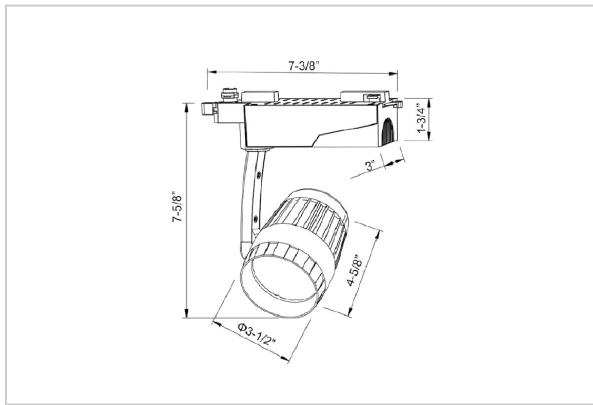

Bolide Track Lights

ITEM SKU#: 662187490045

Product Code : IK-RBOLIDETL-30W-35K-WH-90C-15D

Voltage	100 - 277 V AC, 50-60 Hz
Lumen Output	2844.24lm
Power	30W
Efficacy	140lm/w
CCT	3500K
CRI	>90
Beam Angle	15°
Light Distribution	Spot
LED Type	COB
LED Light Source	Osram SOLERIQ S 19
Start Time	Instant
Driver	Stand Alone (included)
Operating Position	Swiveling Type
Dimming	Triac Dimming
Construction	Track
Mounting Type	Track Light Structure
Heads	Single Head
Finish	White
Length	4-5/8"
Height	7-5/8"
Diameter	3-1/2"
Cut Out	7-3/8"
Width (W)	7-3/8"
Application Area	Indoor Applications

Beam Spread (Options)

Spot 15°		Medium 25°		Flood 36°		Wide Flood 60°	
ft	Ø	ft	Ø	ft	Ø	ft	Ø
3.0	0.72	3.0	1.41	3.0	2.03	3.0	3.15
9.0	2.15	9.0	4.22	9.0	6.09	9.0	9.45
15.0	3.58	15.0	7.04	15.0	10.15	15.0	15.75

Bolide is a technologically advanced LED track light with incorporated electronic gear and chip on board. It also has a high-quality reflector with three different beam spreads. Moreover, the lamp housing of die-cast aluminum for optimal cooling allows the fixture to last longer than its traditional counterparts.