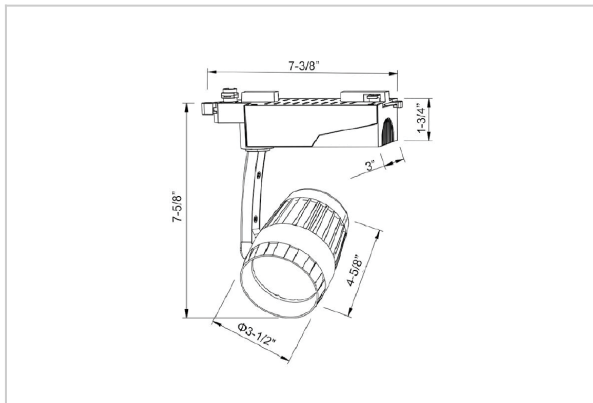

## Product Code : IK-RBOLIDETL-30W-35K-WH-90C-15D

Voltage	100 - 277 V AC, 50-60 Hz
Lumen Output	2844.24lm
Power	30W
Efficacy	140lm/w
CCT	3500K
CRI	>90
Beam Angle	15°
Light Distribution	Spot
LED Type	COB
LED Light Source	Osram SOLERIQ S 19
Start Time	Instant
Driver	Stand Alone (included)
Operating Position	Swiveling Type
Dimming	Triac Dimming
Construction	Track
Mounting Type	Track Light Structure
Heads	Single Head
Finish	White
Length	4-5/8"
Height	7-5/8"
Diameter	3-1/2"
Cut Out	7-3/8"
Width (W)	7-3/8"
Application Area	Indoor Applications

### Beam Spread (Options)

Spot 15°		Medium 25°		Flood 36°		Wide Flood 60°	
ft	Ø	ft	Ø	ft	Ø	ft	Ø
3.0	0.72	3.0	1.41	3.0	2.03	3.0	3.15
9.0	2.15	9.0	4.22	9.0	6.09	9.0	9.45
15.0	3.58	15.0	7.04	15.0	10.15	15.0	15.75