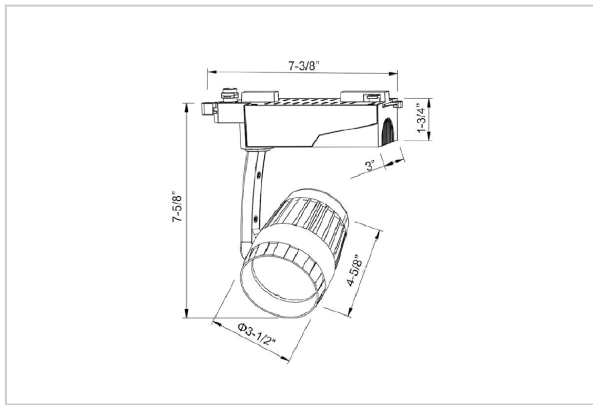

## Product Code : IK-RBOLIDETL-30W-30K-WH-90C-15D

Voltage	100 - 277 V AC, 50-60 Hz
Lumen Output	2708.8lm
Power	30W
Efficacy	140lm/w
CCT	3000K
CRI	>90
Beam Angle	15°
Light Distribution	Spot
LED Type	COB
LED Light Source	Osram SOLERIQ S 19
Start Time	Instant
Driver	Stand Alone (included)
Operating Position	Swiveling Type
Dimming	Triac Dimming
Construction	Track
Mounting Type	Track Light Structure
Heads	Single Head
Finish	White
Length	4-5/8"
Height	7-5/8"
Diameter	3-1/2"
Cut Out	7-3/8"
Width (W)	7-3/8"
Application Area	Indoor Applications

### Beam Spread (Options)

Spot 15°		Medium 25°		Flood 36°		Wide Flood 60°	
ft	Ø	ft	Ø	ft	Ø	ft	Ø
3.0	0.72	3.0	1.41	3.0	2.03	3.0	3.15
9.0	2.15	9.0	4.22	9.0	6.09	9.0	9.45
15.0	3.58	15.0	7.04	15.0	10.15	15.0	15.75