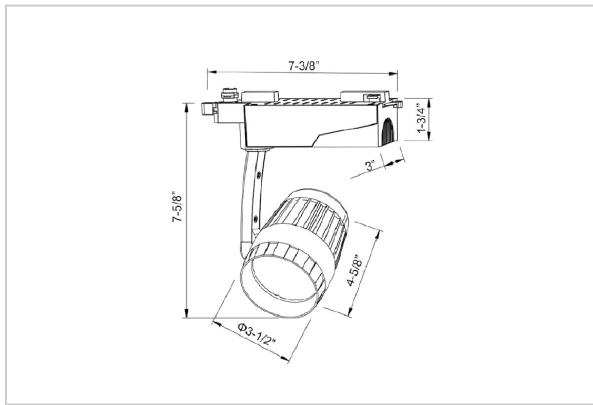

Bolide Track Lights

ITEM SKU#: 662187490038

Product Code : IK-RBOLIDETL-30W-30K-WH-90C-15D

Voltage	100 - 277 V AC, 50-60 Hz
Lumen Output	2708.8lm
Power	30W
Efficacy	140lm/w
CCT	3000K
CRI	>90
Beam Angle	15°
Light Distribution	Spot
LED Type	COB
LED Light Source	Osram SOLERIQ S 19
Start Time	Instant
Driver	Stand Alone (included)
Operating Position	Swiveling Type
Dimming	Triac Dimming
Construction	Track
Mounting Type	Track Light Structure
Heads	Single Head
Finish	White
Length	4-5/8"
Height	7-5/8"
Diameter	3-1/2"
Cut Out	7-3/8"
Width (W)	7-3/8"
Application Area	Indoor Applications

Beam Spread (Options)

Spot 15°		Medium 25°		Flood 36°		Wide Flood 60°	
ft	Ø	ft	Ø	ft	Ø	ft	Ø
3.0	0.72	3.0	1.41	3.0	2.03	3.0	3.15
9.0	2.15	9.0	4.22	9.0	6.09	9.0	9.45
15.0	3.58	15.0	7.04	15.0	10.15	15.0	15.75

Bolide is a technologically advanced LED track light with incorporated electronic gear and chip on board. It also has a high-quality reflector with three different beam spreads. Moreover, the lamp housing of die-cast aluminum for optimal cooling allows the fixture to last longer than its traditional counterparts.