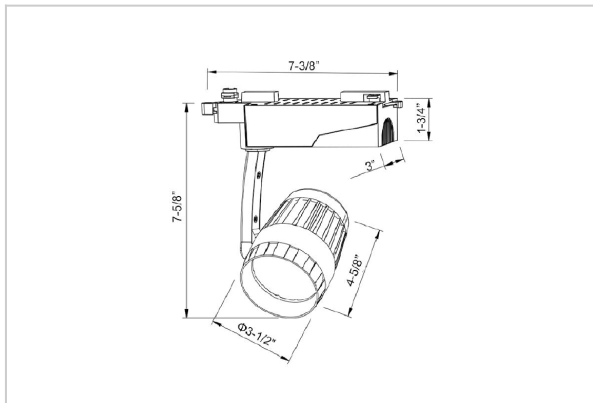

Bolide Track Lights

ITEM SKU#: 662187490021

Product Code : IK-RBOLIDETL-30W-27K-WH-90C-15D

Voltage	100 - 277 V AC, 50-60 Hz
Lumen Output	2579.8lm
Power	30W
Efficacy	140lm/w
CCT	2700K
CRI	>90
Beam Angle	15°
Light Distribution	Spot
LED Type	COB
LED Light Source	Osram SOLERIQ S 19
Start Time	Instant
Driver	Stand Alone (included)
Operating Position	Swiveling Type
Dimming	Triac Dimming
Construction	Track
Mounting Type	Track Light Structure
Heads	Single Head
Finish	White
Length	4-5/8"
Height	7-5/8"
Diameter	3-1/2"
Cut Out	7-3/8"
Width (W)	7-3/8"
Application Area	Indoor Applications

Beam Spread (Options)

Spot 15°		Medium 25°		Flood 36°		Wide Flood 60°	
ft	Ø	ft	Ø	ft	Ø	ft	Ø
3.0	0.72	3.0	1.41	3.0	2.03	3.0	3.15
9.0	2.15	9.0	4.22	9.0	6.09	9.0	9.45
15.0	3.58	15.0	7.04	15.0	10.15	15.0	15.75

Bolide is a technologically advanced LED track light with incorporated electronic gear and chip on board. It also has a high-quality reflector with three different beam spreads. Moreover, the lamp housing of die-cast aluminum for optimal cooling allows the fixture to last longer than its traditional counterparts.