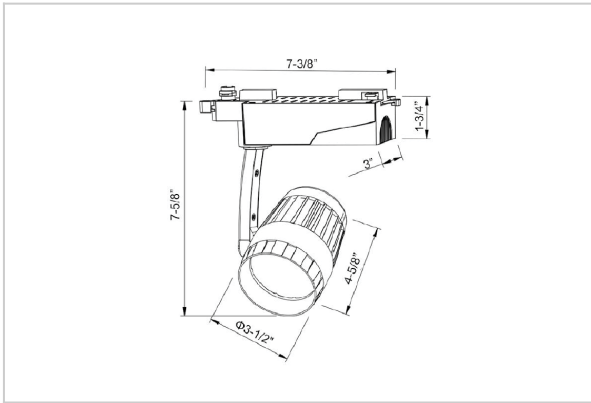

## Product Code : IK-RBOLIDETL-30W-27K-WH-90C-15D

Voltage	100 - 277 V AC, 50-60 Hz
Lumen Output	2579.8lm
Power	30W
Efficacy	140lm/w
CCT	2700K
CRI	>90
Beam Angle	15°
Light Distribution	Spot
LED Type	COB
LED Light Source	Osram SOLERIQ S 19
Start Time	Instant
Driver	Stand Alone (included)
Operating Position	Swiveling Type
Dimming	Triac Dimming
Construction	Track
Mounting Type	Track Light Structure
Heads	Single Head
Finish	White
Length	4-5/8"
Height	7-5/8"
Diameter	3-1/2"
Cut Out	7-3/8"
Width (W)	7-3/8"
Application Area	Indoor Applications

### Beam Spread (Options)

Spot 15°		Medium 25°		Flood 36°		Wide Flood 60°	
ft	Ø	ft	Ø	ft	Ø	ft	Ø
3.0	0.72	3.0	1.41	3.0	2.03	3.0	3.15
9.0	2.15	9.0	4.22	9.0	6.09	9.0	9.45
15.0	3.58	15.0	7.04	15.0	10.15	15.0	15.75