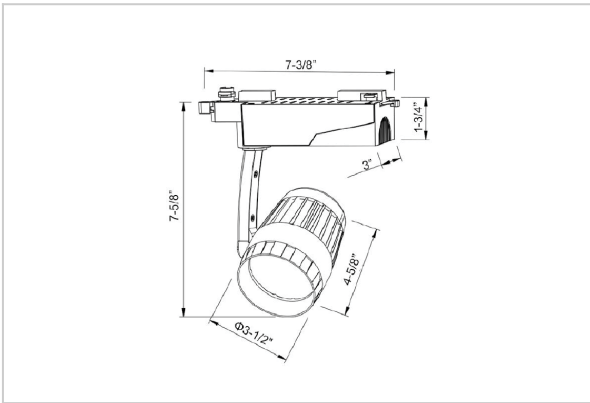

Bolide Track Lights

ITEM SKU#: 662187489995

Product Code : IK-RBOLIDETL-30W-40K-BL-90C-60D

Voltage	100 - 277 V AC, 50-60 Hz
Lumen Output	3013.46lm
Power	30W
Efficacy	140lm/w
CCT	4000K
CRI	>90
Beam Angle	60°
Light Distribution	Wide flood
LED Type	COB
LED Light Source	Osram SOLERIQ S 19
Start Time	Instant
Driver	Stand Alone (included)
Operating Position	Swiveling Type
Dimming	Triac Dimming
Construction	Track
Mounting Type	Track Light Structure
Heads	Single Head
Finish	Black
Length	4-5/8"
Height	7-5/8"
Diameter	3-1/2"
Cut Out	7-3/8"
Width (W)	7-3/8"
Application Area	Indoor Applications

Beam Spread (Options)

Spot 15°		Medium 25°		Flood 36°		Wide Flood 60°	
ft	Ø	ft	Ø	ft	Ø	ft	Ø
3.0	0.72	3.0	1.41	3.0	2.03	3.0	3.15
9.0	2.15	9.0	4.22	9.0	6.09	9.0	9.45
15.0	3.58	15.0	7.04	15.0	10.15	15.0	15.75

Bolide is a technologically advanced LED track light with incorporated electronic gear and chip on board. It also has a high-quality reflector with three different beam spreads. Moreover, the lamp housing of die-cast aluminum for optimal cooling allows the fixture to last longer than its traditional counterparts.