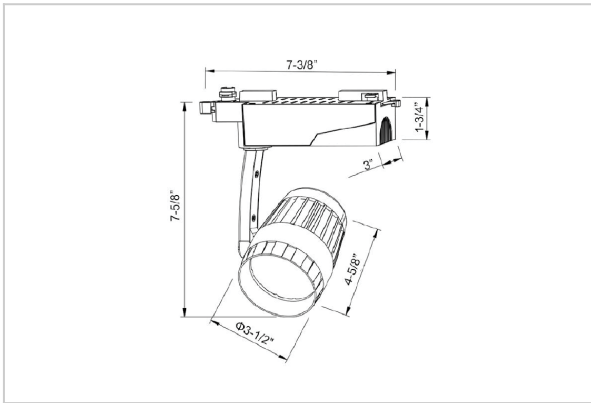

Bolide Track Lights

ITEM SKU#: 662187489995

Product Code : IK-RBOLIDETL-30W-40K-BL-90C-60D

Voltage	100 - 277 V AC, 50-60 Hz
Lumen Output	3013.46lm
Power	30W
Efficacy	140lm/w
CCT	4000K
CRI	>90
Beam Angle	60°
Light Distribution	Wide flood
LED Type	COB
LED Light Source	Osram SOLERIQ S 19
Start Time	Instant
Driver	Stand Alone (included)
Operating Position	Swiveling Type
Dimming	Triac Dimming
Construction	Track
Mounting Type	Track Light Structure
Heads	Single Head
Finish	Black
Length	4-5/8"
Height	7-5/8"
Diameter	3-1/2"
Cut Out	7-3/8"
Width (W)	7-3/8"
Application Area	Indoor Applications

Beam Spread (Options)

Spot 15°		Medium 25°		Flood 36°		Wide Flood 60°	
ft	Ø	ft	Ø	ft	Ø	ft	Ø
3.0	0.72	3.0	1.41	3.0	2.03	3.0	3.15
9.0	2.15	9.0	4.22	9.0	6.09	9.0	9.45
15.0	3.58	15.0	7.04	15.0	10.15	15.0	15.75

Bolide is a technologically advanced LED track light with incorporated electronic gear and chip on board. It also has a high-quality reflector with three different beam spreads. Moreover, the lamp housing of die-cast aluminum for optimal cooling allows the fixture to last longer than its traditional counterparts.