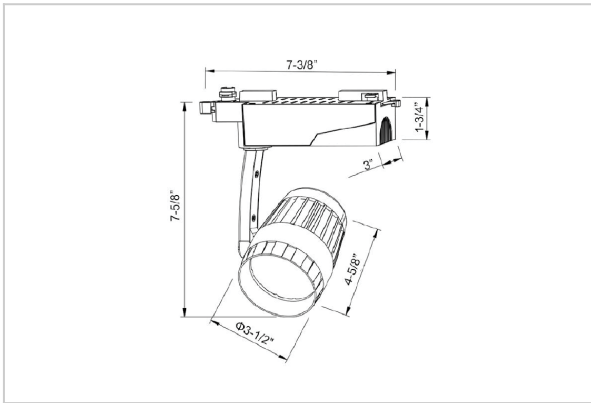

Bolide Track Lights

ITEM SKU#: 662187489988

Product Code : IK-RBOLIDETL-30W-35K-BL-90C-60D

Voltage	100 - 277 V AC, 50-60 Hz
Lumen Output	2869.96lm
Power	30W
Efficacy	140lm/w
CCT	3500K
CRI	>90
Beam Angle	60°
Light Distribution	Wide flood
LED Type	COB
LED Light Source	Osram SOLERIQ S 19
Start Time	Instant
Driver	Stand Alone (included)
Operating Position	Swiveling Type
Dimming	Triac Dimming
Construction	Track
Mounting Type	Track Light Structure
Heads	Single Head
Finish	Black
Length	4-5/8"
Height	7-5/8"
Diameter	3-1/2"
Cut Out	7-3/8"
Width (W)	7-3/8"
Application Area	Indoor Applications

Beam Spread (Options)

Spot 15°		Medium 25°		Flood 36°		Wide Flood 60°	
ft	Ø	ft	Ø	ft	Ø	ft	Ø
3.0	0.72	3.0	1.41	3.0	2.03	3.0	3.15
9.0	2.15	9.0	4.22	9.0	6.09	9.0	9.45
15.0	3.58	15.0	7.04	15.0	10.15	15.0	15.75

Bolide is a technologically advanced LED track light with incorporated electronic gear and chip on board. It also has a high-quality reflector with three different beam spreads. Moreover, the lamp housing of die-cast aluminum for optimal cooling allows the fixture to last longer than its traditional counterparts.