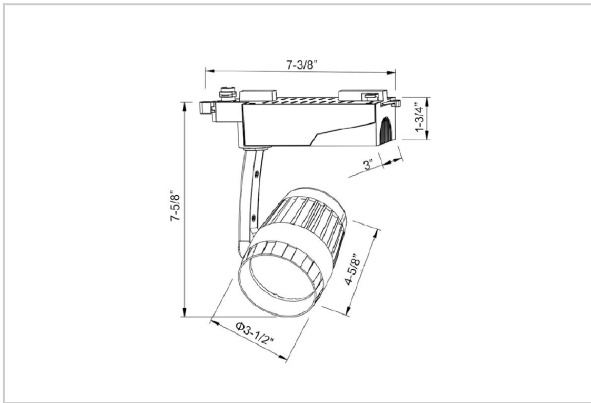

## Product Code : IK-RBOLIDETL-30W-35K-BL-90C-60D

Voltage	100 - 277 V AC, 50-60 Hz
Lumen Output	2869.96lm
Power	30W
Efficacy	140lm/w
CCT	3500K
CRI	>90
Beam Angle	60°
Light Distribution	Wide flood
LED Type	COB
LED Light Source	Osram SOLERIQ S 19
Start Time	Instant
Driver	Stand Alone (included)
Operating Position	Swiveling Type
Dimming	Triac Dimming
Construction	Track
Mounting Type	Track Light Structure
Heads	Single Head
Finish	Black
Length	4-5/8"
Height	7-5/8"
Diameter	3-1/2"
Cut Out	7-3/8"
Width (W)	7-3/8"
Application Area	Indoor Applications

### Beam Spread (Options)

Spot 15°		Medium 25°		Flood 36°		Wide Flood 60°	
ft	Ø	ft	Ø	ft	Ø	ft	Ø
3.0	0.72	3.0	1.41	3.0	2.03	3.0	3.15
9.0	2.15	9.0	4.22	9.0	6.09	9.0	9.45
15.0	3.58	15.0	7.04	15.0	10.15	15.0	15.75