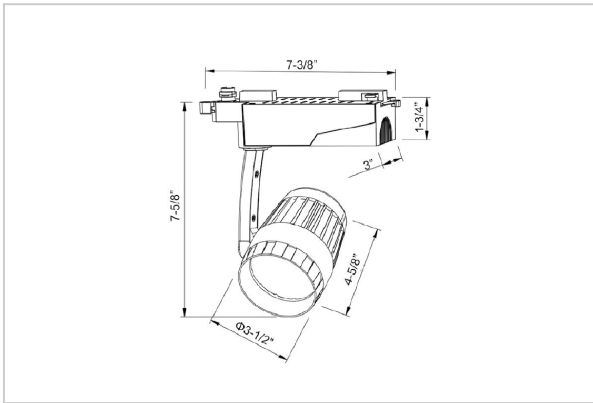

Bolide Track Lights

ITEM SKU#: 662187489971

Product Code : IK-RBOLIDETL-30W-30K-BL-90C-60D

Voltage	100 - 277 V AC, 50-60 Hz
Lumen Output	2733.3lm
Power	30W
Efficacy	140lm/w
CCT	3000K
CRI	>90
Beam Angle	60°
Light Distribution	Wide flood
LED Type	COB
LED Light Source	Osram SOLERIQ S 19
Start Time	Instant
Driver	Stand Alone (included)
Operating Position	Swiveling Type
Dimming	Triac Dimming
Construction	Track
Mounting Type	Track Light Structure
Heads	Single Head
Finish	Black
Length	4-5/8"
Height	7-5/8"
Diameter	3-1/2"
Cut Out	7-3/8"
Width (W)	7-3/8"
Application Area	Indoor Applications

Beam Spread (Options)

Spot 15°		Medium 25°		Flood 36°		Wide Flood 60°	
ft	Ø	ft	Ø	ft	Ø	ft	Ø
3.0	0.72	3.0	1.41	3.0	2.03	3.0	3.15
9.0	2.15	9.0	4.22	9.0	6.09	9.0	9.45
15.0	3.58	15.0	7.04	15.0	10.15	15.0	15.75

Bolide is a technologically advanced LED track light with incorporated electronic gear and chip on board. It also has a high-quality reflector with three different beam spreads. Moreover, the lamp housing of die-cast aluminum for optimal cooling allows the fixture to last longer than its traditional counterparts.