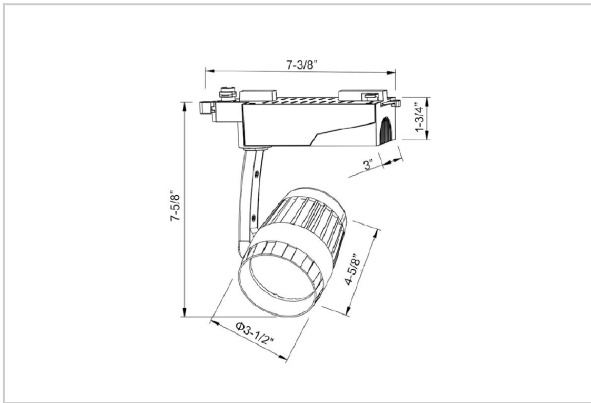

Bolide Track Lights

ITEM SKU#: 662187489964

Product Code : IK-RBOLIDETL-30W-27K-BL-90C-60D

Voltage	100 - 277 V AC, 50-60 Hz
Lumen Output	2603.14lm
Power	30W
Efficacy	140lm/w
CCT	2700K
CRI	>90
Beam Angle	60°
Light Distribution	Wide flood
LED Type	COB
LED Light Source	Osram SOLERIQ S 19
Start Time	Instant
Driver	Stand Alone (included)
Operating Position	Swiveling Type
Dimming	Triac Dimming
Construction	Track
Mounting Type	Track Light Structure
Heads	Single Head
Finish	Black
Length	4-5/8"
Height	7-5/8"
Diameter	3-1/2"
Cut Out	7-3/8"
Width (W)	7-3/8"
Application Area	Indoor Applications

Beam Spread (Options)

Spot	15°	Medium	25°	Flood	36°	Wide Flood	60°
ft	Ø	ft	Ø	ft	Ø	ft	Ø
3.0	0.72	3.0	1.41	3.0	2.03	3.0	3.15
9.0	2.15	9.0	4.22	9.0	6.09	9.0	9.45
15.0	3.58	15.0	7.04	15.0	10.15	15.0	15.75

Bolide is a technologically advanced LED track light with incorporated electronic gear and chip on board. It also has a high-quality reflector with three different beam spreads. Moreover, the lamp housing of die-cast aluminum for optimal cooling allows the fixture to last longer than its traditional counterparts.