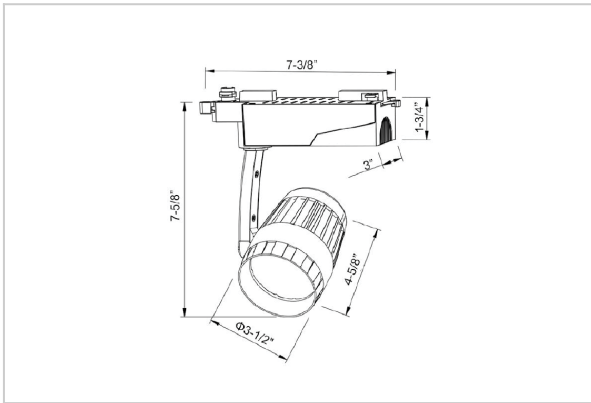

Bolide Track Lights

ITEM SKU#: 662187489940

Product Code : IK-RBOLIDETL-30W-35K-BL-90C-38D

Voltage	100 - 277 V AC, 50-60 Hz
Lumen Output	2848.96lm
Power	30W
Efficacy	140lm/w
CCT	3500K
CRI	>90
Beam Angle	38°
Light Distribution	Flood
LED Type	COB
LED Light Source	Osram SOLERIQ S 19
Start Time	Instant
Driver	Stand Alone (included)
Operating Position	Swiveling Type
Dimming	Triac Dimming
Construction	Track
Mounting Type	Track Light Structure
Heads	Single Head
Finish	Black
Length	4-5/8"
Height	7-5/8"
Diameter	3-1/2"
Cut Out	7-3/8"
Width (W)	7-3/8"
Application Area	Indoor Applications

Beam Spread (Options)

Spot	15°	Medium	25°	Flood	36°	Wide Flood	60°
ft	Ø	ft	Ø	ft	Ø	ft	Ø
3.0	0.72	3.0	1.41	3.0	2.03	3.0	3.15
9.0	2.15	9.0	4.22	9.0	6.09	9.0	9.45
15.0	3.58	15.0	7.04	15.0	10.15	15.0	15.75

Bolide is a technologically advanced LED track light with incorporated electronic gear and chip on board. It also has a high-quality reflector with three different beam spreads. Moreover, the lamp housing of die-cast aluminum for optimal cooling allows the fixture to last longer than its traditional counterparts.