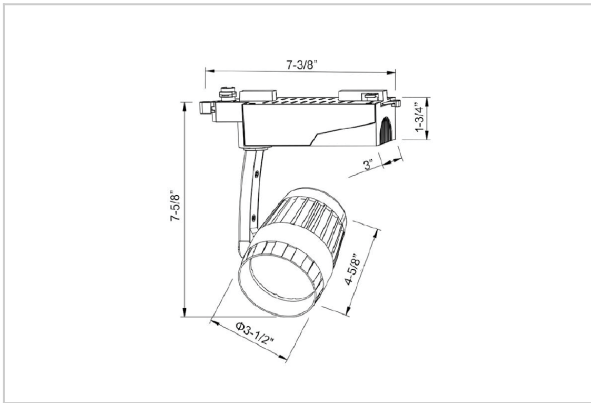

Bolide Track Lights

ITEM SKU#: 662187489896

Product Code : IK-RBOLIDETL-30W-30K-BL-90C-38D

Voltage	100 - 277 V AC, 50-60 Hz
Lumen Output	2713.3lm
Power	30W
Efficacy	140lm/w
CCT	3000K
CRI	>90
Beam Angle	38°
Light Distribution	Flood
LED Type	COB
LED Light Source	Osram SOLERIQ S 19
Start Time	Instant
Driver	Stand Alone (included)
Operating Position	Swiveling Type
Dimming	Triac Dimming
Construction	Track
Mounting Type	Track Light Structure
Heads	Single Head
Finish	Black
Length	4-5/8"
Height	7-5/8"
Diameter	3-1/2"
Cut Out	7-3/8"
Width (W)	7-3/8"
Application Area	Indoor Applications

Beam Spread (Options)

Spot 15°		Medium 25°		Flood 36°		Wide Flood 60°	
ft	Ø	ft	Ø	ft	Ø	ft	Ø
3.0	0.72	3.0	1.41	3.0	2.03	3.0	3.15
9.0	2.15	9.0	4.22	9.0	6.09	9.0	9.45
15.0	3.58	15.0	7.04	15.0	10.15	15.0	15.75

Bolide is a technologically advanced LED track light with incorporated electronic gear and chip on board. It also has a high-quality reflector with three different beam spreads. Moreover, the lamp housing of die-cast aluminum for optimal cooling allows the fixture to last longer than its traditional counterparts.