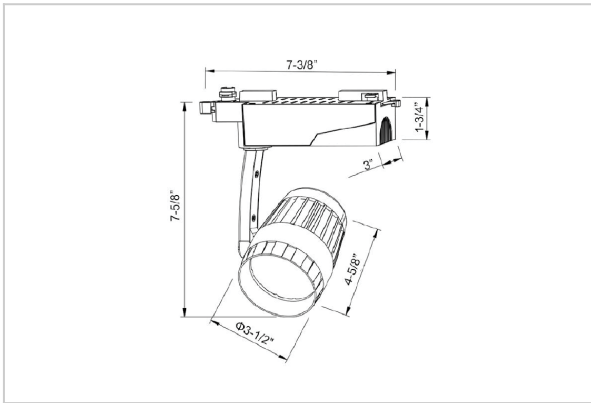

Bolide Track Lights

ITEM SKU#: 662187489896

Product Code : IK-RBOLIDETL-30W-30K-BL-90C-38D

Voltage	100 - 277 V AC, 50-60 Hz
Lumen Output	2713.3lm
Power	30W
Efficacy	140lm/w
CCT	3000K
CRI	>90
Beam Angle	38°
Light Distribution	Flood
LED Type	COB
LED Light Source	Osram SOLERIQ S 19
Start Time	Instant
Driver	Stand Alone (included)
Operating Position	Swiveling Type
Dimming	Triac Dimming
Construction	Track
Mounting Type	Track Light Structure
Heads	Single Head
Finish	Black
Length	4-5/8"
Height	7-5/8"
Diameter	3-1/2"
Cut Out	7-3/8"
Width (W)	7-3/8"
Application Area	Indoor Applications

Beam Spread (Options)

Spot	15°	Medium	25°	Flood	36°	Wide Flood	60°
ft	Ø	ft	Ø	ft	Ø	ft	Ø
3.0	0.72	3.0	1.41	3.0	2.03	3.0	3.15
9.0	2.15	9.0	4.22	9.0	6.09	9.0	9.45
15.0	3.58	15.0	7.04	15.0	10.15	15.0	15.75

Bolide is a technologically advanced LED track light with incorporated electronic gear and chip on board. It also has a high-quality reflector with three different beam spreads. Moreover, the lamp housing of die-cast aluminum for optimal cooling allows the fixture to last longer than its traditional counterparts.