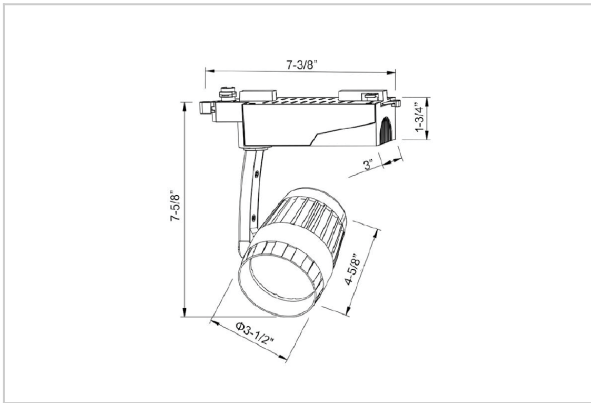

## Product Code : IK-RBOLIDETL-30W-40K-BL-90C-24D

Voltage	100 - 277 V AC, 50-60 Hz
Lumen Output	2988.98lm
Power	30W
Efficacy	140lm/w
CCT	4000K
CRI	>90
Beam Angle	24°
Light Distribution	Medium
LED Type	COB
LED Light Source	Osram SOLERIQ S 19
Start Time	Instant
Driver	Stand Alone (included)
Operating Position	Swiveling Type
Dimming	Triac Dimming
Construction	Track
Mounting Type	Track Light Structure
Heads	Single Head
Finish	Black
Length	4-5/8"
Height	7-5/8"
Diameter	3-1/2"
Cut Out	7-3/8"
Width (W)	7-3/8"
Application Area	Indoor Applications

### Beam Spread (Options)

Spot 15°		Medium 25°		Flood 36°		Wide Flood 60°	
ft	Ø	ft	Ø	ft	Ø	ft	Ø
3.0	0.72	3.0	1.41	3.0	2.03	3.0	3.15
9.0	2.15	9.0	4.22	9.0	6.09	9.0	9.45
15.0	3.58	15.0	7.04	15.0	10.15	15.0	15.75