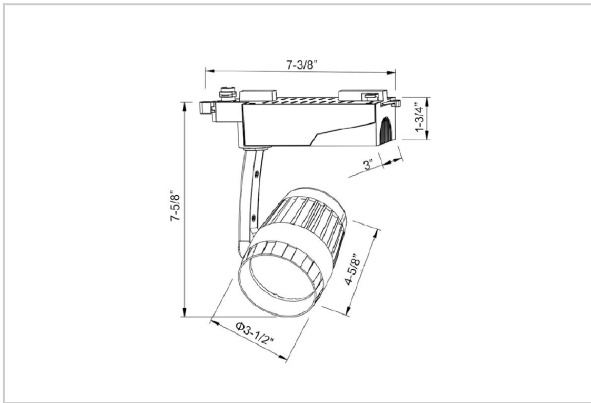

Bolide Track Lights

ITEM SKU#: 662187489797

Product Code : IK-RBOLIDETL-30W-35K-BL-90C-15D

Voltage	100 - 277 V AC, 50-60 Hz
Lumen Output	2844.24lm
Power	30W
Efficacy	140lm/w
CCT	3500K
CRI	>90
Beam Angle	15°
Light Distribution	Spot
LED Type	COB
LED Light Source	Osram SOLERIQ S 19
Start Time	Instant
Driver	Stand Alone (included)
Operating Position	Swiveling Type
Dimming	Triac Dimming
Construction	Track
Mounting Type	Track Light Structure
Heads	Single Head
Finish	Black
Length	4-5/8"
Height	7-5/8"
Diameter	3-1/2"
Cut Out	7-3/8"
Width (W)	7-3/8"
Application Area	Indoor Applications

Beam Spread (Options)

Spot 15°		Medium 25°		Flood 36°		Wide Flood 60°	
ft	Ø	ft	Ø	ft	Ø	ft	Ø
3.0	0.72	3.0	1.41	3.0	2.03	3.0	3.15
9.0	2.15	9.0	4.22	9.0	6.09	9.0	9.45
15.0	3.58	15.0	7.04	15.0	10.15	15.0	15.75

Bolide is a technologically advanced LED track light with incorporated electronic gear and chip on board. It also has a high-quality reflector with three different beam spreads. Moreover, the lamp housing of die-cast aluminum for optimal cooling allows the fixture to last longer than its traditional counterparts.