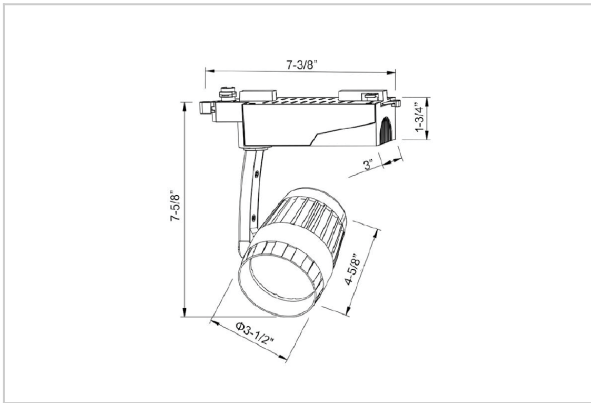

Bolide Track Lights

ITEM SKU#: 662187489773

Product Code : IK-RBOLIDETL-30W-27K-BL-90C-15D

Voltage	100 - 277 V AC, 50-60 Hz
Lumen Output	2579.8lm
Power	30W
Efficacy	140lm/w
CCT	2700K
CRI	>90
Beam Angle	15°
Light Distribution	Spot
LED Type	COB
LED Light Source	Osram SOLERIQ S 19
Start Time	Instant
Driver	Stand Alone (included)
Operating Position	Swiveling Type
Dimming	Triac Dimming
Construction	Track
Mounting Type	Track Light Structure
Heads	Single Head
Finish	Black
Length	4-5/8"
Height	7-5/8"
Diameter	3-1/2"
Cut Out	7-3/8"
Width (W)	7-3/8"
Application Area	Indoor Applications

Beam Spread (Options)

Spot 15°		Medium 25°		Flood 36°		Wide Flood 60°	
ft	Ø	ft	Ø	ft	Ø	ft	Ø
3.0	0.72	3.0	1.41	3.0	2.03	3.0	3.15
9.0	2.15	9.0	4.22	9.0	6.09	9.0	9.45
15.0	3.58	15.0	7.04	15.0	10.15	15.0	15.75

Bolide is a technologically advanced LED track light with incorporated electronic gear and chip on board. It also has a high-quality reflector with three different beam spreads. Moreover, the lamp housing of die-cast aluminum for optimal cooling allows the fixture to last longer than its traditional counterparts.