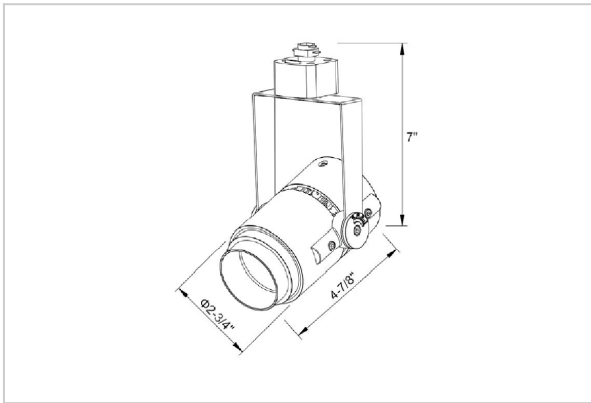

Alem Track Lights

ITEM SKU#: 662187489759

Product Code : IK-RALEMTL-30W-40K-WH-90C-60D

| | |
|--------------------|--------------------------|
| Voltage | 100 - 277 V AC, 50-60 Hz |
| Lumen Output | 2869.96lm |
| Power | 30W |
| Efficacy | 140lm/w |
| CCT | 4000K |
| CRI | >90 |
| Beam Angle | 60° |
| Light Distribution | Wide flood |
| LED Type | COB |
| LED Light Source | Bridgelux V13 |
| Start Time | Instant |
| Driver | IK-LKAD029DC-05242 |
| Operating Position | Swiveling Type |
| Dimming | 0-10V |
| Construction | Track |
| Mounting Type | Track Light Structure |
| Heads | Single Head |
| Body Material | Aluminium Die cast |
| Finish | White |
| Length | 5-1/2" |
| Height | 7-3/4" |
| Diameter | 3-1/2" |
| Application Area | Indoor Applications |

Beam Spread (Options)

| Spot 15° | | Medium 24° | | Flood 38° | | Wide Flood 60° | |
|----------|------|------------|------|-----------|-------|----------------|-------|
| ft | Ø | ft | Ø | ft | Ø | ft | Ø |
| 3.0 | 0.72 | 3.0 | 1.41 | 3.0 | 2.03 | 3.0 | 3.15 |
| 9.0 | 2.15 | 9.0 | 4.22 | 9.0 | 6.09 | 9.0 | 9.45 |
| 15.0 | 3.58 | 15.0 | 7.04 | 15.0 | 10.15 | 15.0 | 15.75 |

Alem is a technologically advanced LED track light with incorporated electronic gear and chip on board. It also has a high-quality reflector with three different beam spreads. Moreover, the lamp housing of die-cast aluminium for optimal cooling allows the fixture to last longer than its traditional counterparts.