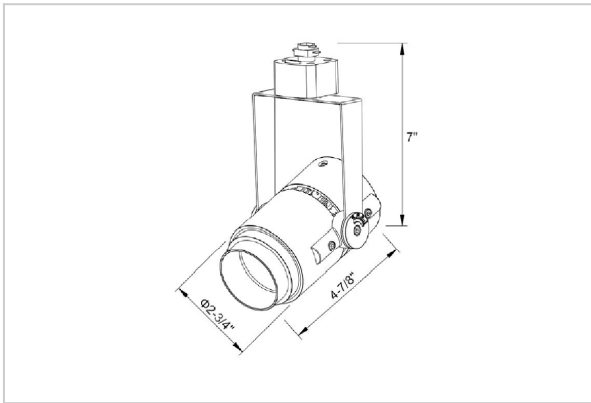

## Product Code : IK-RALEMTL-30W-27K-WH-90C-60D

Voltage	100 - 277 V AC, 50-60 Hz
Lumen Output	2603.14lm
Power	30W
Efficacy	140lm/w
CCT	2700K
CRI	>90
Beam Angle	60°
Light Distribution	Wide flood
LED Type	COB
LED Light Source	Bridgelux V13
Start Time	Instant
Driver	IK-LKAD029DC-05242
Operating Position	Swiveling Type
Dimming	0-10V
Construction	Track
Mounting Type	Track Light Structure
Heads	Single Head
Body Material	Aluminium Die cast
Finish	White
Length	5-1/2"
Height	7-3/4"
Diameter	3-1/2"
Application Area	Indoor Applications

### Beam Spread (Options)

Spot 15°		Medium 24°		Flood 38°		Wide Flood 60°	
ft	Ø	ft	Ø	ft	Ø	ft	Ø
3.0	0.72	3.0	1.41	3.0	2.03	3.0	3.15
9.0	2.15	9.0	4.22	9.0	6.09	9.0	9.45
15.0	3.58	15.0	7.04	15.0	10.15	15.0	15.75

Alem is a technologically advanced LED track light with incorporated electronic gear and chip on board. It also has a high-quality reflector with three different beam spreads. Moreover, the lamp housing of die-cast aluminium for optimal cooling allows the fixture to last longer than its traditional counterparts.