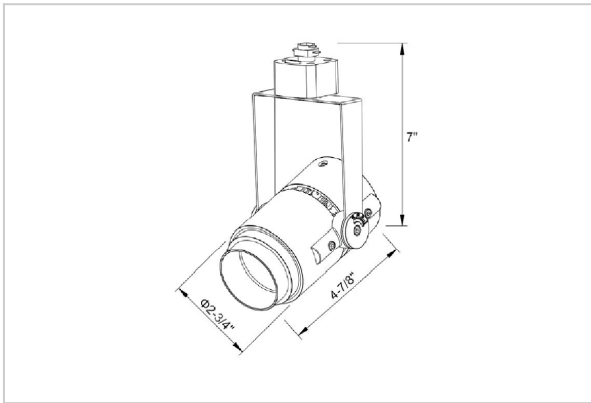

## Product Code : IK-RALEMTL-30W-50K-WH-90C-38D

Voltage	100 - 277 V AC, 50-60 Hz
Lumen Output	2991.41lm
Power	30W
Efficacy	140lm/w
CCT	5000K
CRI	>90
Beam Angle	38°
Light Distribution	Flood
LED Type	COB
LED Light Source	Bridgelux V13
Start Time	Instant
Driver	IK-LKAD029DC-05242
Operating Position	Swiveling Type
Dimming	0-10V
Construction	Track
Mounting Type	Track Light Structure
Heads	Single Head
Body Material	Aluminium Die cast
Finish	White
Length	5-1/2"
Height	7-3/4"
Diameter	3-1/2"
Application Area	Indoor Applications

### Beam Spread (Options)

Spot 15°		Medium 24°		Flood 38°		Wide Flood 60°	
ft	Ø	ft	Ø	ft	Ø	ft	Ø
3.0	0.72	3.0	1.41	3.0	2.03	3.0	3.15
9.0	2.15	9.0	4.22	9.0	6.09	9.0	9.45
15.0	3.58	15.0	7.04	15.0	10.15	15.0	15.75

Alem is a technologically advanced LED track light with incorporated electronic gear and chip on board. It also has a high-quality reflector with three different beam spreads. Moreover, the lamp housing of die-cast aluminium for optimal cooling allows the fixture to last longer than its traditional counterparts.