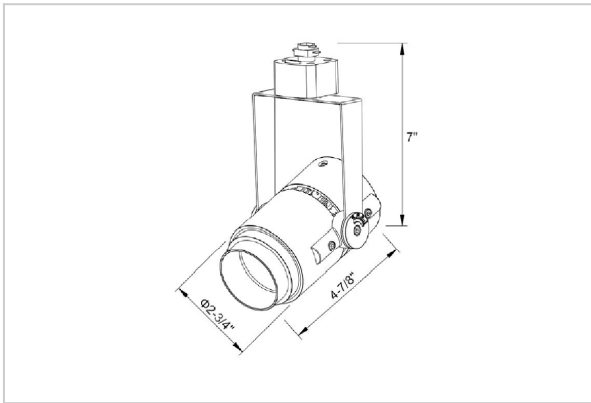

Alem Track Lights

ITEM SKU#: 662187489711

Product Code : IK-RALEMTL-30W-40K-WH-90C-38D

Voltage	100 - 277 V AC, 50-60 Hz
Lumen Output	2848.96lm
Power	30W
Efficacy	140lm/w
CCT	4000K
CRI	>90
Beam Angle	38°
Light Distribution	Flood
LED Type	COB
LED Light Source	Bridgelux V13
Start Time	Instant
Driver	IK-LKAD029DC-05242
Operating Position	Swiveling Type
Dimming	0-10V
Construction	Track
Mounting Type	Track Light Structure
Heads	Single Head
Body Material	Aluminium Die cast
Finish	White
Length	5-1/2"
Height	7-3/4"
Diameter	3-1/2"
Application Area	Indoor Applications

Beam Spread (Options)

Spot	15°	Medium	24°	Flood	38°	Wide Flood	60°
ft	Ø	ft	Ø	ft	Ø	ft	Ø
3.0	0.72	3.0	1.41	3.0	2.03	3.0	3.15
9.0	2.15	9.0	4.22	9.0	6.09	9.0	9.45
15.0	3.58	15.0	7.04	15.0	10.15	15.0	15.75

Alem is a technologically advanced LED track light with incorporated electronic gear and chip on board. It also has a high-quality reflector with three different beam spreads. Moreover, the lamp housing of die-cast aluminium for optimal cooling allows the fixture to last longer than its traditional counterparts.