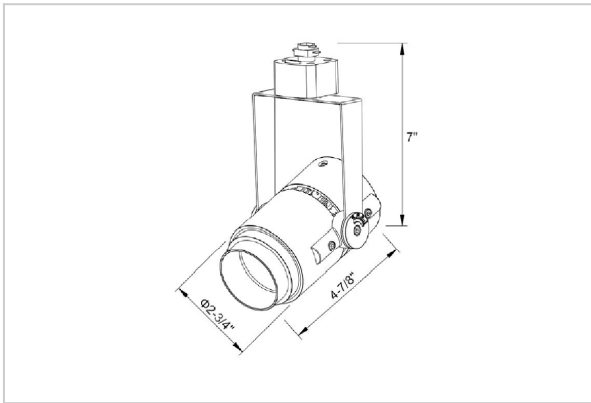

## Product Code : IK-RALEMTL-30W-50K-WH-90C-24D

Voltage	100 - 277 V AC, 50-60 Hz
Lumen Output	2988.98lm
Power	30W
Efficacy	140lm/w
CCT	5000K
CRI	>90
Beam Angle	24°
Light Distribution	Medium
LED Type	COB
LED Light Source	Bridgelux V13
Start Time	Instant
Driver	IK-LKAD029DC-05242
Operating Position	Swiveling Type
Dimming	0-10V
Construction	Track
Mounting Type	Track Light Structure
Heads	Single Head
Body Material	Aluminium Die cast
Finish	White
Length	5-1/2"
Height	7-3/4"
Diameter	3-1/2"
Application Area	Indoor Applications

### Beam Spread (Options)

Spot 15°		Medium 24°		Flood 38°		Wide Flood 60°	
ft	Ø	ft	Ø	ft	Ø	ft	Ø
3.0	0.72	3.0	1.41	3.0	2.03	3.0	3.15
9.0	2.15	9.0	4.22	9.0	6.09	9.0	9.45
15.0	3.58	15.0	7.04	15.0	10.15	15.0	15.75

Alem is a technologically advanced LED track light with incorporated electronic gear and chip on board. It also has a high-quality reflector with three different beam spreads. Moreover, the lamp housing of die-cast aluminium for optimal cooling allows the fixture to last longer than its traditional counterparts.