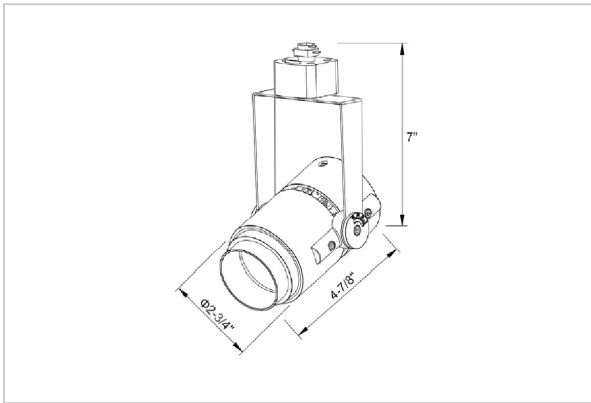

Alem Track Lights

ITEM SKU#: 662187489681

Product Code : IK-RALEMTL-30W-50K-WH-90C-24D

Voltage	100 - 277 V AC, 50-60 Hz
Lumen Output	2988.98lm
Power	30W
Efficacy	140lm/w
CCT	5000K
CRI	>90
Beam Angle	24°
Light Distribution	Medium
LED Type	COB
LED Light Source	Bridgelux V13
Start Time	Instant
Driver	IK-LKAD029DC-05242
Operating Position	Swiveling Type
Dimming	0-10V
Construction	Track
Mounting Type	Track Light Structure
Heads	Single Head
Body Material	Aluminium Die cast
Finish	White
Length	5-1/2"
Height	7-3/4"
Diameter	3-1/2"
Application Area	Indoor Applications

Beam Spread (Options)

Spot 15°		Medium 24°		Flood 38°		Wide Flood 60°	
ft	Ø	ft	Ø	ft	Ø	ft	Ø
3.0	0.72	3.0	1.41	3.0	2.03	3.0	3.15
9.0	2.15	9.0	4.22	9.0	6.09	9.0	9.45
15.0	3.58	15.0	7.04	15.0	10.15	15.0	15.75

Alem is a technologically advanced LED track light with incorporated electronic gear and chip on board. It also has a high-quality reflector with three different beam spreads. Moreover, the lamp housing of die-cast aluminium for optimal cooling allows the fixture to last longer than its traditional counterparts.