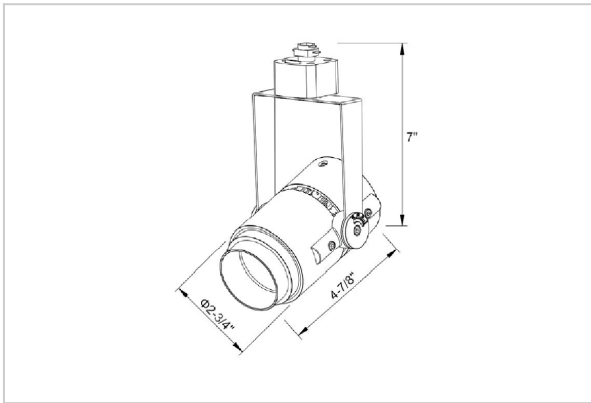

Alem Track Lights

ITEM SKU#: 662187489674

Product Code : IK-RALEMTL-30W-40K-WH-90C-24D

Voltage	100 - 277 V AC, 50-60 Hz
Lumen Output	2846.65lm
Power	30W
Efficacy	140lm/w
CCT	4000K
CRI	>90
Beam Angle	24°
Light Distribution	Medium
LED Type	COB
LED Light Source	Bridgelux V13
Start Time	Instant
Driver	IK-LKAD029DC-05242
Operating Position	Swiveling Type
Dimming	0-10V
Construction	Track
Mounting Type	Track Light Structure
Heads	Single Head
Body Material	Aluminium Die cast
Finish	White
Length	5-1/2"
Height	7-3/4"
Diameter	3-1/2"
Application Area	Indoor Applications

Beam Spread (Options)

Spot 15°		Medium 24°		Flood 38°		Wide Flood 60°	
ft	Ø	ft	Ø	ft	Ø	ft	Ø
3.0	0.72	3.0	1.41	3.0	2.03	3.0	3.15
9.0	2.15	9.0	4.22	9.0	6.09	9.0	9.45
15.0	3.58	15.0	7.04	15.0	10.15	15.0	15.75

Alem is a technologically advanced LED track light with incorporated electronic gear and chip on board. It also has a high-quality reflector with three different beam spreads. Moreover, the lamp housing of die-cast aluminium for optimal cooling allows the fixture to last longer than its traditional counterparts.