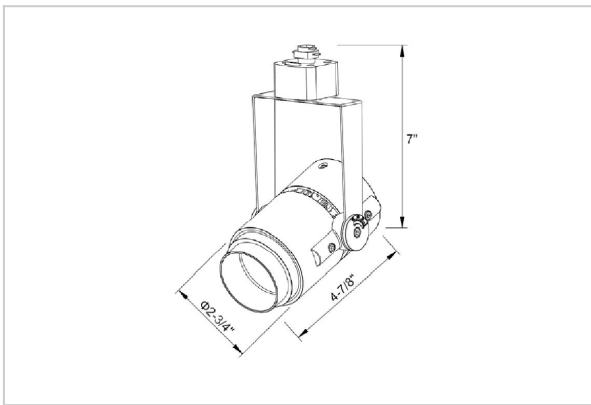

Alem Track Lights

ITEM SKU#: 662187489650

Product Code : IK-RALEMTL-30W-27K-WH-90C-24D

Voltage	100 - 277 V AC, 50-60 Hz
Lumen Output	2582lm
Power	30W
Efficacy	140lm/w
CCT	2700K
CRI	>90
Beam Angle	24°
Light Distribution	Medium
LED Type	COB
LED Light Source	Bridgelux V13
Start Time	Instant
Driver	IK-LKAD029DC-05242
Operating Position	Swiveling Type
Dimming	0-10V
Construction	Track
Mounting Type	Track Light Structure
Heads	Single Head
Body Material	Aluminium Die cast
Finish	White
Length	5-1/2"
Height	7-3/4"
Diameter	3-1/2"
Application Area	Indoor Applications

Beam Spread (Options)

Spot 15°	Medium 24°	Flood 38°	Wide Flood 60°
ft	ft	ft	ft
3.0 0.72	3.0 1.41	3.0 2.03	3.0 3.15
9.0 2.15	9.0 4.22	9.0 6.09	9.0 9.45
15.0 3.58	15.0 7.04	15.0 10.15	15.0 15.75

Alem is a technologically advanced LED track light with incorporated electronic gear and chip on board. It also has a high-quality reflector with three different beam spreads. Moreover, the lamp housing of die-cast aluminium for optimal cooling allows the fixture to last longer than its traditional counterparts.