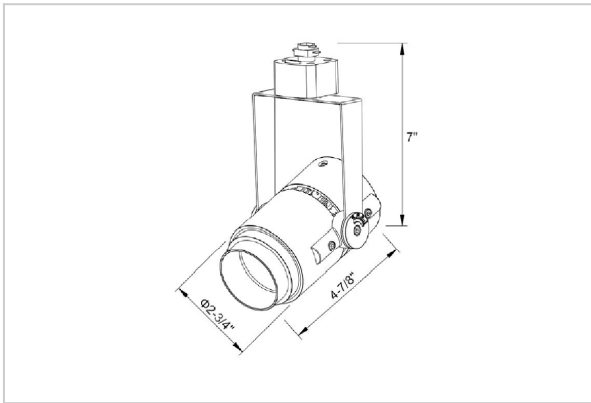

Alem Track Lights

ITEM SKU#: 662187489636

Product Code : IK-RALEMTL-30W-40K-WH-90C-15D

Voltage	100 - 277 V AC, 50-60 Hz
Lumen Output	2844.24lm
Power	30W
Efficacy	140lm/w
CCT	4000K
CRI	>90
Beam Angle	15°
Light Distribution	Spot
LED Type	COB
LED Light Source	Bridgelux V13
Start Time	Instant
Driver	IK-LKAD029DC-05242
Operating Position	Swiveling Type
Dimming	0-10V
Construction	Track
Mounting Type	Track Light Structure
Heads	Single Head
Body Material	Aluminium Die cast
Finish	White
Length	5-1/2"
Height	7-3/4"
Diameter	3-1/2"
Application Area	Indoor Applications

Beam Spread (Options)

Spot 15°		Medium 24°		Flood 38°		Wide Flood 60°	
ft	Ø	ft	Ø	ft	Ø	ft	Ø
3.0	0.72	3.0	1.41	3.0	2.03	3.0	3.15
9.0	2.15	9.0	4.22	9.0	6.09	9.0	9.45
15.0	3.58	15.0	7.04	15.0	10.15	15.0	15.75

Alem is a technologically advanced LED track light with incorporated electronic gear and chip on board. It also has a high-quality reflector with three different beam spreads. Moreover, the lamp housing of die-cast aluminium for optimal cooling allows the fixture to last longer than its traditional counterparts.