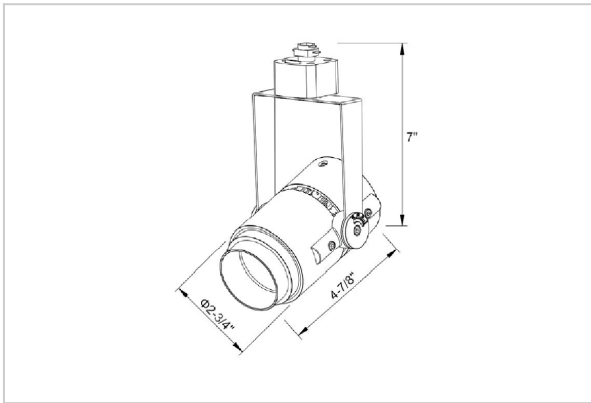

## Product Code : IK-RALEMTL-30W-40K-WH-90C-15D

Voltage	100 - 277 V AC, 50-60 Hz
Lumen Output	2844.24lm
Power	30W
Efficacy	140lm/w
CCT	4000K
CRI	>90
Beam Angle	15°
Light Distribution	Spot
LED Type	COB
LED Light Source	Bridgelux V13
Start Time	Instant
Driver	IK-LKAD029DC-05242
Operating Position	Swiveling Type
Dimming	0-10V
Construction	Track
Mounting Type	Track Light Structure
Heads	Single Head
Body Material	Aluminium Die cast
Finish	White
Length	5-1/2"
Height	7-3/4"
Diameter	3-1/2"
Application Area	Indoor Applications

### Beam Spread (Options)

Spot 15°		Medium 24°		Flood 38°		Wide Flood 60°	
ft	Ø	ft	Ø	ft	Ø	ft	Ø
3.0	0.72	3.0	1.41	3.0	2.03	3.0	3.15
9.0	2.15	9.0	4.22	9.0	6.09	9.0	9.45
15.0	3.58	15.0	7.04	15.0	10.15	15.0	15.75

Alem is a technologically advanced LED track light with incorporated electronic gear and chip on board. It also has a high-quality reflector with three different beam spreads. Moreover, the lamp housing of die-cast aluminium for optimal cooling allows the fixture to last longer than its traditional counterparts.