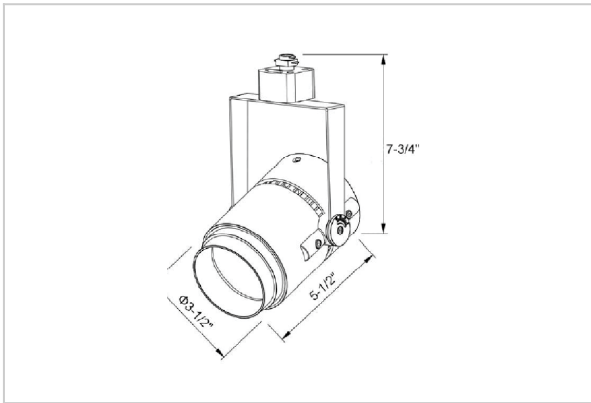

## Product Code : IK-RALEMTL-20W-40K-WH-90C-60D

Voltage	100 - 277 V AC, 50-60 Hz
Lumen Output	1913.31lm
Power	20W
Efficacy	140lm/w
CCT	4000K
CRI	>90
Beam Angle	60°
Light Distribution	Wide flood
LED Type	COB
LED Light Source	Bridgelux V13
Start Time	Instant
Driver	IK-LKAD029DC-05242
Operating Position	Swiveling Type
Dimming	0-10V
Construction	Track
Mounting Type	Track Light Structure
Heads	Single Head
Body Material	Aluminium Die cast
Finish	White
Length	4-7/8"
Height	7"
Diameter	2-3/4"
Application Area	Indoor Applications

### Beam Spread (Options)

Spot 15°		Medium 24°		Flood 38°		Wide Flood 60°	
ft	Ø	ft	Ø	ft	Ø	ft	Ø
3.0	0.72	3.0	1.41	3.0	2.03	3.0	3.15
9.0	2.15	9.0	4.22	9.0	6.09	9.0	9.45
15.0	3.58	15.0	7.04	15.0	10.15	15.0	15.75

Alem is a technologically advanced LED track light with incorporated electronic gear and chip on board. It also has a high-quality reflector with three different beam spreads. Moreover, the lamp housing of die-cast aluminium for optimal cooling allows the fixture to last longer than its traditional counterparts.