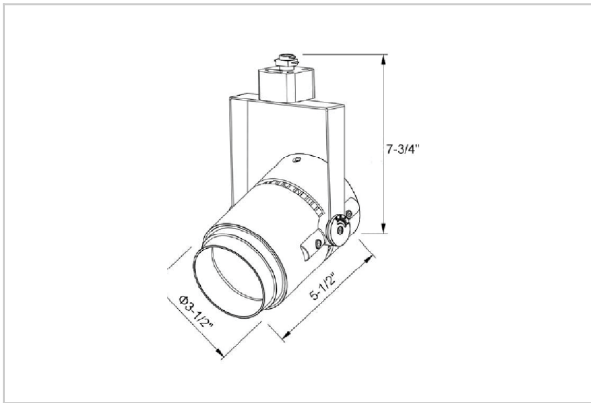

Alem Track Lights

ITEM SKU#: 662187489537

Product Code : IK-RALEMTL-20W-27K-WH-90C-60D

Voltage	100 - 277 V AC, 50-60 Hz
Lumen Output	1735.42lm
Power	20W
Efficacy	140lm/w
CCT	2700K
CRI	>90
Beam Angle	60°
Light Distribution	Wide flood
LED Type	COB
LED Light Source	Bridgelux V13
Start Time	Instant
Driver	IK-LKAD029DC-05242
Operating Position	Swiveling Type
Dimming	0-10V
Construction	Track
Mounting Type	Track Light Structure
Heads	Single Head
Body Material	Aluminium Die cast
Finish	White
Length	4-7/8"
Height	7"
Diameter	2-3/4"
Application Area	Indoor Applications

Beam Spread (Options)

Spot 15°		Medium 24°		Flood 38°		Wide Flood 60°	
ft	Ø	ft	Ø	ft	Ø	ft	Ø
3.0	0.72	3.0	1.41	3.0	2.03	3.0	3.15
9.0	2.15	9.0	4.22	9.0	6.09	9.0	9.45
15.0	3.58	15.0	7.04	15.0	10.15	15.0	15.75

Alem is a technologically advanced LED track light with incorporated electronic gear and chip on board. It also has a high-quality reflector with three different beam spreads. Moreover, the lamp housing of die-cast aluminium for optimal cooling allows the fixture to last longer than its traditional counterparts.