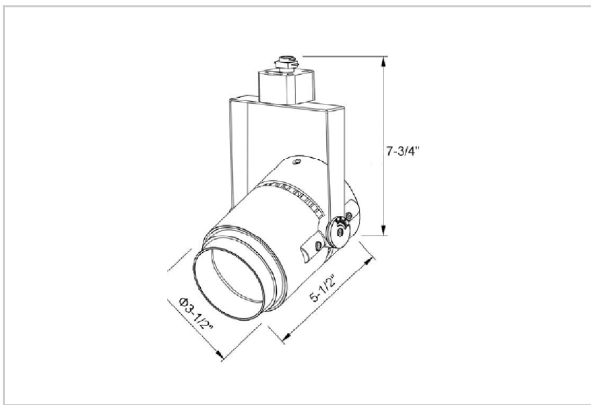

Alem Track Lights

ITEM SKU#: 662187489537

Product Code : IK-RALEMTL-20W-27K-WH-90C-60D

Voltage	100 - 277 V AC, 50-60 Hz
Lumen Output	1735.42lm
Power	20W
Efficacy	140lm/w
CCT	2700K
CRI	>90
Beam Angle	60°
Light Distribution	Wide flood
LED Type	COB
LED Light Source	Bridgelux V13
Start Time	Instant
Driver	IK-LKAD029DC-05242
Operating Position	Swiveling Type
Dimming	0-10V
Construction	Track
Mounting Type	Track Light Structure
Heads	Single Head
Body Material	Aluminium Die cast
Finish	White
Length	4-7/8"
Height	7"
Diameter	2-3/4"
Application Area	Indoor Applications

Beam Spread (Options)

Spot 15°		Medium 24°		Flood 38°		Wide Flood 60°	
ft	Ø	ft	Ø	ft	Ø	ft	Ø
3.0	0.72	3.0	1.41	3.0	2.03	3.0	3.15
9.0	2.15	9.0	4.22	9.0	6.09	9.0	9.45
15.0	3.58	15.0	7.04	15.0	10.15	15.0	15.75

Alem is a technologically advanced LED track light with incorporated electronic gear and chip on board. It also has a high-quality reflector with three different beam spreads. Moreover, the lamp housing of die-cast aluminium for optimal cooling allows the fixture to last longer than its traditional counterparts.