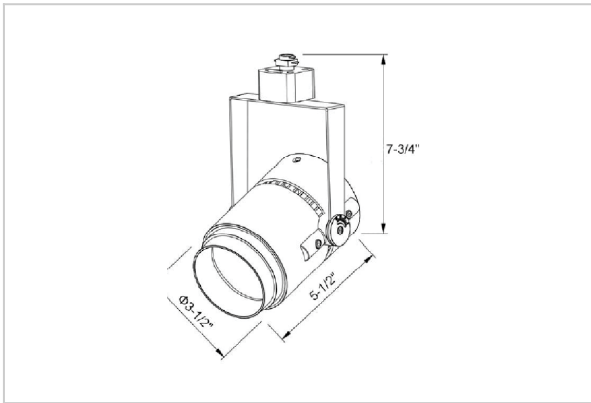

## Product Code : IK-RALEMTL-20W-50K-WH-90C-38D

Voltage	100 - 277 V AC, 50-60 Hz
Lumen Output	2005.55lm
Power	20W
Efficacy	140lm/w
CCT	5000K
CRI	>90
Beam Angle	38°
Light Distribution	Flood
LED Type	COB
LED Light Source	Bridgelux V13
Start Time	Instant
Driver	IK-LKAD029DC-05242
Operating Position	Swiveling Type
Dimming	0-10V
Construction	Track
Mounting Type	Track Light Structure
Heads	Single Head
Body Material	Aluminium Die cast
Finish	White
Length	4-7/8"
Height	7"
Diameter	2-3/4"
Application Area	Indoor Applications

### Beam Spread (Options)

Spot 15°		Medium 24°		Flood 38°		Wide Flood 60°	
ft	Ø	ft	Ø	ft	Ø	ft	Ø
3.0	0.72	3.0	1.41	3.0	2.03	3.0	3.15
9.0	2.15	9.0	4.22	9.0	6.09	9.0	9.45
15.0	3.58	15.0	7.04	15.0	10.15	15.0	15.75

Alem is a technologically advanced LED track light with incorporated electronic gear and chip on board. It also has a high-quality reflector with three different beam spreads. Moreover, the lamp housing of die-cast aluminium for optimal cooling allows the fixture to last longer than its traditional counterparts.