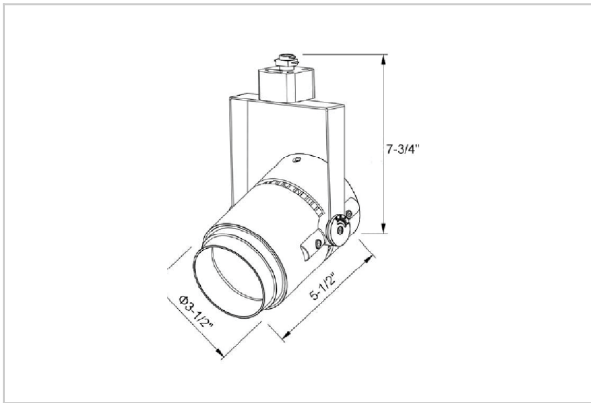

Alem Track Lights

ITEM SKU#: 662187489506

Product Code : IK-RALEMTL-20W-30K-WH-90C-38D

Voltage	100 - 277 V AC, 50-60 Hz
Lumen Output	1819.1lm
Power	20W
Efficacy	140lm/w
CCT	3000K
CRI	>90
Beam Angle	38°
Light Distribution	Flood
LED Type	COB
LED Light Source	Bridgelux V13
Start Time	Instant
Driver	IK-LKAD029DC-05242
Operating Position	Swiveling Type
Dimming	0-10V
Construction	Track
Mounting Type	Track Light Structure
Heads	Single Head
Body Material	Aluminium Die cast
Finish	White
Length	4-7/8"
Height	7"
Diameter	2-3/4"
Application Area	Indoor Applications

Beam Spread (Options)

Spot 15°		Medium 24°		Flood 38°		Wide Flood 60°	
ft	Ø	ft	Ø	ft	Ø	ft	Ø
3.0	0.72	3.0	1.41	3.0	2.03	3.0	3.15
9.0	2.15	9.0	4.22	9.0	6.09	9.0	9.45
15.0	3.58	15.0	7.04	15.0	10.15	15.0	15.75

Alem is a technologically advanced LED track light with incorporated electronic gear and chip on board. It also has a high-quality reflector with three different beam spreads. Moreover, the lamp housing of die-cast aluminium for optimal cooling allows the fixture to last longer than its traditional counterparts.