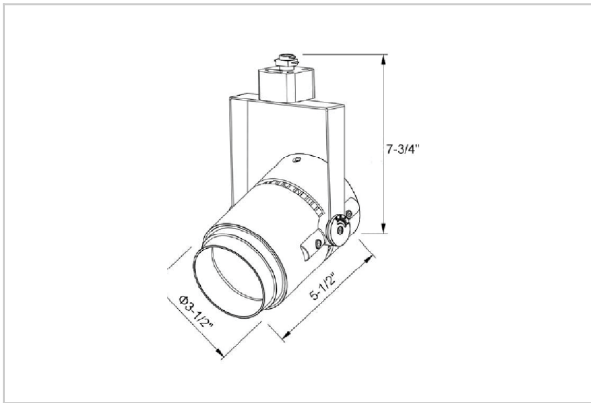

Alem Track Lights

ITEM SKU#: 662187489483

Product Code : IK-RALEMTL-20W-50K-WH-90C-24D

Voltage	100 - 277 V AC, 50-60 Hz
Lumen Output	2009.19lm
Power	20W
Efficacy	140lm/w
CCT	5000K
CRI	>90
Beam Angle	24°
Light Distribution	Medium
LED Type	COB
LED Light Source	Bridgelux V13
Start Time	Instant
Driver	IK-LKAD029DC-05242
Operating Position	Swiveling Type
Dimming	0-10V
Construction	Track
Mounting Type	Track Light Structure
Heads	Single Head
Body Material	Aluminium Die cast
Finish	White
Length	4-7/8"
Height	7"
Diameter	2-3/4"
Application Area	Indoor Applications

Beam Spread (Options)

Spot 15°		Medium 24°		Flood 38°		Wide Flood 60°	
ft	Ø	ft	Ø	ft	Ø	ft	Ø
3.0	0.72	3.0	1.41	3.0	2.03	3.0	3.15
9.0	2.15	9.0	4.22	9.0	6.09	9.0	9.45
15.0	3.58	15.0	7.04	15.0	10.15	15.0	15.75

Alem is a technologically advanced LED track light with incorporated electronic gear and chip on board. It also has a high-quality reflector with three different beam spreads. Moreover, the lamp housing of die-cast aluminium for optimal cooling allows the fixture to last longer than its traditional counterparts.