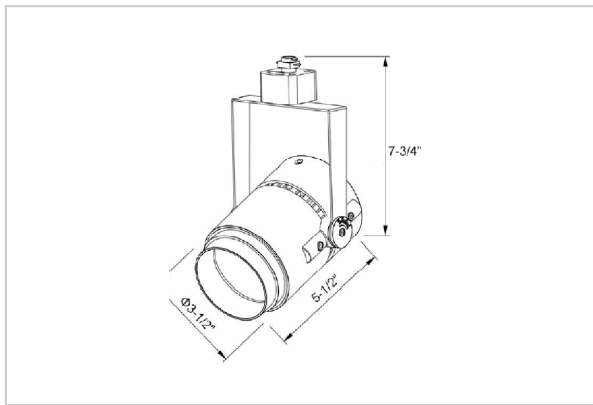

## Product Code : IK-RALEMTL-20W-40K-WH-90C-24D

Voltage	100 - 277 V AC, 50-60 Hz
Lumen Output	1913.52lm
Power	20W
Efficacy	140lm/w
CCT	4000K
CRI	>90
Beam Angle	24°
Light Distribution	Medium
LED Type	COB
LED Light Source	Bridgelux V13
Start Time	Instant
Driver	IK-LKAD029DC-05242
Operating Position	Swiveling Type
Dimming	0-10V
Construction	Track
Mounting Type	Track Light Structure
Heads	Single Head
Body Material	Aluminium Die cast
Finish	White
Length	4-7/8"
Height	7"
Diameter	2-3/4"
Application Area	Indoor Applications

### Beam Spread (Options)

Spot 15°		Medium 24°		Flood 38°		Wide Flood 60°	
ft	Ø	ft	Ø	ft	Ø	ft	Ø
3.0	0.72	3.0	1.41	3.0	2.03	3.0	3.15
9.0	2.15	9.0	4.22	9.0	6.09	9.0	9.45
15.0	3.58	15.0	7.04	15.0	10.15	15.0	15.75

Alem is a technologically advanced LED track light with incorporated electronic gear and chip on board. It also has a high-quality reflector with three different beam spreads. Moreover, the lamp housing of die-cast aluminium for optimal cooling allows the fixture to last longer than its traditional counterparts.