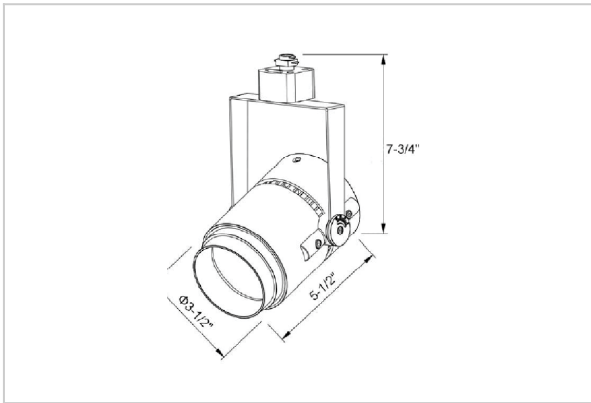

Alem Track Lights

ITEM SKU#: 662187489452

Product Code : IK-RALEMTL-20W-30K-WH-90C-24D

Voltage	100 - 277 V AC, 50-60 Hz
Lumen Output	1822.4lm
Power	20W
Efficacy	140lm/w
CCT	3000K
CRI	>90
Beam Angle	24°
Light Distribution	Medium
LED Type	COB
LED Light Source	Bridgelux V13
Start Time	Instant
Driver	IK-LKAD029DC-05242
Operating Position	Swiveling Type
Dimming	0-10V
Construction	Track
Mounting Type	Track Light Structure
Heads	Single Head
Body Material	Aluminium Die cast
Finish	White
Length	4-7/8"
Height	7"
Diameter	2-3/4"
Application Area	Indoor Applications

Beam Spread (Options)

Spot 15°		Medium 24°		Flood 38°		Wide Flood 60°	
ft	Ø	ft	Ø	ft	Ø	ft	Ø
3.0	0.72	3.0	1.41	3.0	2.03	3.0	3.15
9.0	2.15	9.0	4.22	9.0	6.09	9.0	9.45
15.0	3.58	15.0	7.04	15.0	10.15	15.0	15.75

Alem is a technologically advanced LED track light with incorporated electronic gear and chip on board. It also has a high-quality reflector with three different beam spreads. Moreover, the lamp housing of die-cast aluminium for optimal cooling allows the fixture to last longer than its traditional counterparts.