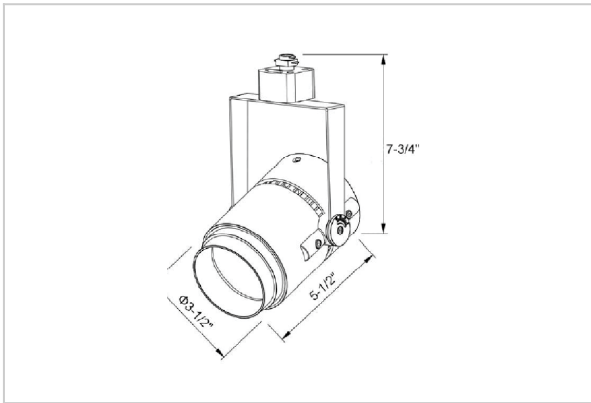

Alem Track Lights

ITEM SKU#: 662187489438

Product Code : IK-RALEMTL-20W-50K-WH-90C-15D

Voltage	100 - 277 V AC, 50-60 Hz
Lumen Output	2018.78lm
Power	20W
Efficacy	140lm/w
CCT	5000K
CRI	>90
Beam Angle	15°
Light Distribution	Spot
LED Type	COB
LED Light Source	Bridgelux V13
Start Time	Instant
Driver	IK-LKAD029DC-05242
Operating Position	Swiveling Type
Dimming	0-10V
Construction	Track
Mounting Type	Track Light Structure
Heads	Single Head
Body Material	Aluminium Die cast
Finish	White
Length	4-7/8"
Height	7"
Diameter	2-3/4"
Application Area	Indoor Applications

Beam Spread (Options)

Spot 15°		Medium 24°		Flood 38°		Wide Flood 60°	
ft	Ø	ft	Ø	ft	Ø	ft	Ø
3.0	0.72	3.0	1.41	3.0	2.03	3.0	3.15
9.0	2.15	9.0	4.22	9.0	6.09	9.0	9.45
15.0	3.58	15.0	7.04	15.0	10.15	15.0	15.75

Alem is a technologically advanced LED track light with incorporated electronic gear and chip on board. It also has a high-quality reflector with three different beam spreads. Moreover, the lamp housing of die-cast aluminium for optimal cooling allows the fixture to last longer than its traditional counterparts.