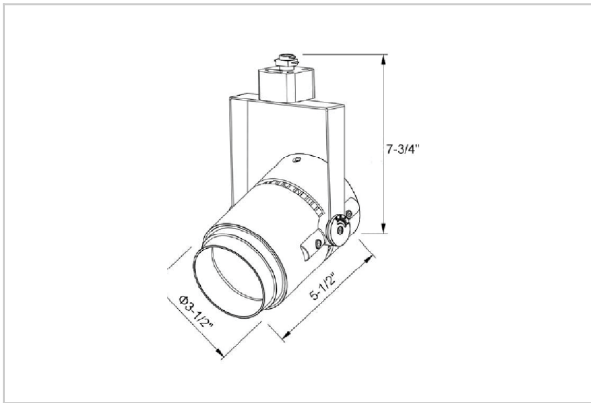

## Product Code : IK-RALEMTL-20W-27K-WH-90C-15D

Voltage	100 - 277 V AC, 50-60 Hz
Lumen Output	1743.9lm
Power	20W
Efficacy	140lm/w
CCT	2700K
CRI	>90
Beam Angle	15°
Light Distribution	Spot
LED Type	COB
LED Light Source	Bridgelux V13
Start Time	Instant
Driver	IK-LKAD029DC-05242
Operating Position	Swiveling Type
Dimming	0-10V
Construction	Track
Mounting Type	Track Light Structure
Heads	Single Head
Body Material	Aluminium Die cast
Finish	White
Length	4-7/8"
Height	7"
Diameter	2-3/4"
Application Area	Indoor Applications

### Beam Spread (Options)

Spot 15°		Medium 24°		Flood 38°		Wide Flood 60°	
ft	Ø	ft	Ø	ft	Ø	ft	Ø
3.0	0.72	3.0	1.41	3.0	2.03	3.0	3.15
9.0	2.15	9.0	4.22	9.0	6.09	9.0	9.45
15.0	3.58	15.0	7.04	15.0	10.15	15.0	15.75

Alem is a technologically advanced LED track light with incorporated electronic gear and chip on board. It also has a high-quality reflector with three different beam spreads. Moreover, the lamp housing of die-cast aluminium for optimal cooling allows the fixture to last longer than its traditional counterparts.