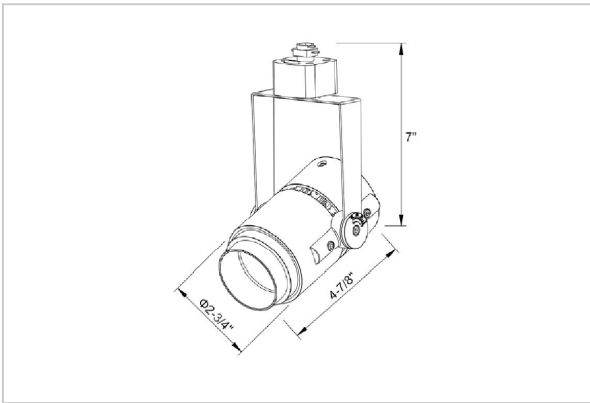

## Product Code : IK-RALEMTL-30W-50K-BL-90C-60D

Voltage	100 - 277 V AC, 50-60 Hz
Lumen Output	3013.46lm
Power	30W
Efficacy	140lm/w
CCT	5000K
CRI	>90
Beam Angle	60°
Light Distribution	Wide flood
LED Type	COB
LED Light Source	Bridgelux V13
Start Time	Instant
Driver	IK-LKAD029DC-05242
Operating Position	Swiveling Type
Dimming	0-10V
Construction	Track
Mounting Type	Track Light Structure
Heads	Single Head
Body Material	Aluminium Die cast
Finish	Black
Length	5-1/2"
Height	7-3/4"
Diameter	3-1/2"
Application Area	Indoor Applications

### Beam Spread (Options)

Spot 15°		Medium 24°		Flood 38°		Wide Flood 60°	
ft	Ø	ft	Ø	ft	Ø	ft	Ø
3.0	0.72	3.0	1.41	3.0	2.03	3.0	3.15
9.0	2.15	9.0	4.22	9.0	6.09	9.0	9.45
15.0	3.58	15.0	7.04	15.0	10.15	15.0	15.75

Alem is a technologically advanced LED track light with incorporated electronic gear and chip on board. It also has a high-quality reflector with three different beam spreads. Moreover, the lamp housing of die-cast aluminium for optimal cooling allows the fixture to last longer than its traditional counterparts.