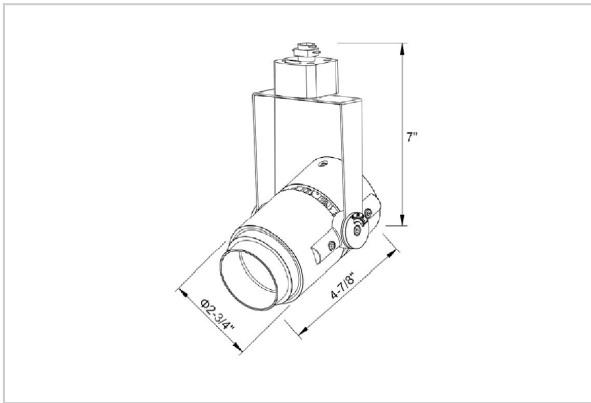

Alem Track Lights

ITEM SKU#: 662187489384

Product Code : IK-RALEMTL-30W-40K-BL-90C-60D

Voltage	100 - 277 V AC, 50-60 Hz
Lumen Output	2869.96lm
Power	30W
Efficacy	140lm/w
CCT	4000K
CRI	>90
Beam Angle	60°
Light Distribution	Wide flood
LED Type	COB
LED Light Source	Bridgelux V13
Start Time	Instant
Driver	IK-LKAD029DC-05242
Operating Position	Swiveling Type
Dimming	0-10V
Construction	Track
Mounting Type	Track Light Structure
Heads	Single Head
Body Material	Aluminium Die cast
Finish	Black
Length	5-1/2"
Height	7-3/4"
Diameter	3-1/2"
Application Area	Indoor Applications

Beam Spread (Options)

Spot 15°		Medium 24°		Flood 38°		Wide Flood 60°	
ft	Ø	ft	Ø	ft	Ø	ft	Ø
3.0	0.72	3.0	1.41	3.0	2.03	3.0	3.15
9.0	2.15	9.0	4.22	9.0	6.09	9.0	9.45
15.0	3.58	15.0	7.04	15.0	10.15	15.0	15.75

Alem is a technologically advanced LED track light with incorporated electronic gear and chip on board. It also has a high-quality reflector with three different beam spreads. Moreover, the lamp housing of die-cast aluminium for optimal cooling allows the fixture to last longer than its traditional counterparts.