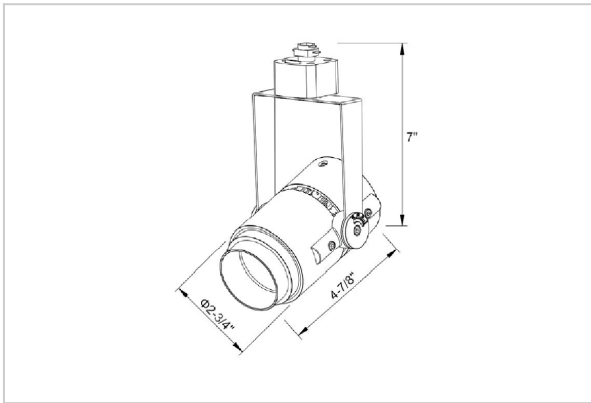

Alem Track Lights

ITEM SKU#: 662187489384

Product Code : IK-RALEMTL-30W-40K-BL-90C-60D

Voltage	100 - 277 V AC, 50-60 Hz
Lumen Output	2869.96lm
Power	30W
Efficacy	140lm/w
CCT	4000K
CRI	>90
Beam Angle	60°
Light Distribution	Wide flood
LED Type	COB
LED Light Source	Bridgelux V13
Start Time	Instant
Driver	IK-LKAD029DC-05242
Operating Position	Swiveling Type
Dimming	0-10V
Construction	Track
Mounting Type	Track Light Structure
Heads	Single Head
Body Material	Aluminium Die cast
Finish	Black
Length	5-1/2"
Height	7-3/4"
Diameter	3-1/2"
Application Area	Indoor Applications

Beam Spread (Options)

Spot	15°	Medium	24°	Flood	38°	Wide Flood	60°
ft	Ø	ft	Ø	ft	Ø	ft	Ø
3.0	0.72	3.0	1.41	3.0	2.03	3.0	3.15
9.0	2.15	9.0	4.22	9.0	6.09	9.0	9.45
15.0	3.58	15.0	7.04	15.0	10.15	15.0	15.75

Alem is a technologically advanced LED track light with incorporated electronic gear and chip on board. It also has a high-quality reflector with three different beam spreads. Moreover, the lamp housing of die-cast aluminium for optimal cooling allows the fixture to last longer than its traditional counterparts.