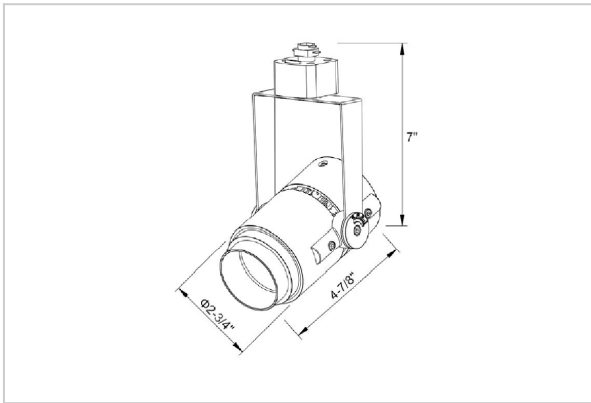

Alem Track Lights

ITEM SKU#: 662187489360

Product Code : IK-RALEMTL-30W-27K-BL-90C-60D

Voltage	100 - 277 V AC, 50-60 Hz
Lumen Output	2603.14lm
Power	30W
Efficacy	140lm/w
CCT	2700K
CRI	>90
Beam Angle	60°
Light Distribution	Wide flood
LED Type	COB
LED Light Source	Bridgelux V13
Start Time	Instant
Driver	IK-LKAD029DC-05242
Operating Position	Swiveling Type
Dimming	0-10V
Construction	Track
Mounting Type	Track Light Structure
Heads	Single Head
Body Material	Aluminium Die cast
Finish	Black
Length	5-1/2"
Height	7-3/4"
Diameter	3-1/2"
Application Area	Indoor Applications

Beam Spread (Options)

Spot 15°		Medium 24°		Flood 38°		Wide Flood 60°	
ft	Ø	ft	Ø	ft	Ø	ft	Ø
3.0	0.72	3.0	1.41	3.0	2.03	3.0	3.15
9.0	2.15	9.0	4.22	9.0	6.09	9.0	9.45
15.0	3.58	15.0	7.04	15.0	10.15	15.0	15.75

Alem is a technologically advanced LED track light with incorporated electronic gear and chip on board. It also has a high-quality reflector with three different beam spreads. Moreover, the lamp housing of die-cast aluminium for optimal cooling allows the fixture to last longer than its traditional counterparts.