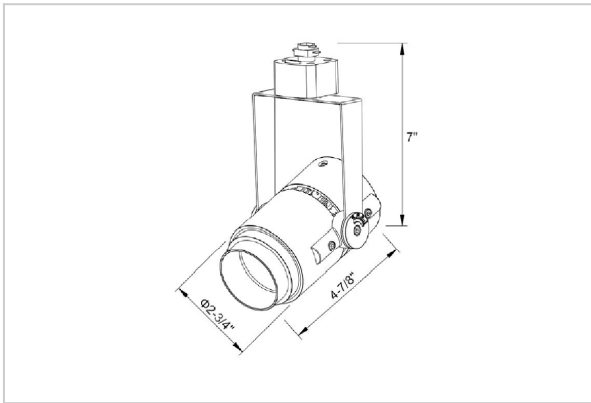

Alem Track Lights

ITEM SKU#: 662187489322

Product Code : IK-RALEMTL-30W-27K-BL-90C-38D

Voltage	100 - 277 V AC, 50-60 Hz
Lumen Output	2584.09lm
Power	30W
Efficacy	140lm/w
CCT	2700K
CRI	>90
Beam Angle	38°
Light Distribution	Flood
LED Type	COB
LED Light Source	Bridgelux V13
Start Time	Instant
Driver	IK-LKAD029DC-05242
Operating Position	Swiveling Type
Dimming	0-10V
Construction	Track
Mounting Type	Track Light Structure
Heads	Single Head
Body Material	Aluminium Die cast
Finish	Black
Length	5-1/2"
Height	7-3/4"
Diameter	3-1/2"
Application Area	Indoor Applications

Beam Spread (Options)

Spot 15°		Medium 24°		Flood 38°		Wide Flood 60°	
ft	Ø	ft	Ø	ft	Ø	ft	Ø
3.0	0.72	3.0	1.41	3.0	2.03	3.0	3.15
9.0	2.15	9.0	4.22	9.0	6.09	9.0	9.45
15.0	3.58	15.0	7.04	15.0	10.15	15.0	15.75

Alem is a technologically advanced LED track light with incorporated electronic gear and chip on board. It also has a high-quality reflector with three different beam spreads. Moreover, the lamp housing of die-cast aluminium for optimal cooling allows the fixture to last longer than its traditional counterparts.