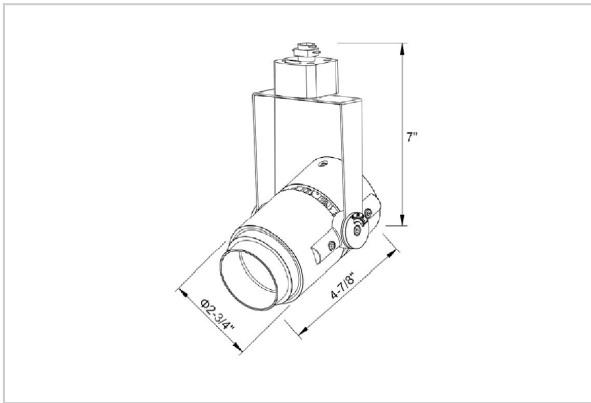

## Product Code : IK-RALEMTL-30W-27K-BL-90C-38D

Voltage	100 - 277 V AC, 50-60 Hz
Lumen Output	2584.09lm
Power	30W
Efficacy	140lm/w
CCT	2700K
CRI	>90
Beam Angle	38°
Light Distribution	Flood
LED Type	COB
LED Light Source	Bridgelux V13
Start Time	Instant
Driver	IK-LKAD029DC-05242
Operating Position	Swiveling Type
Dimming	0-10V
Construction	Track
Mounting Type	Track Light Structure
Heads	Single Head
Body Material	Aluminium Die cast
Finish	Black
Length	5-1/2"
Height	7-3/4"
Diameter	3-1/2"
Application Area	Indoor Applications

### Beam Spread (Options)

Spot 15°		Medium 24°		Flood 38°		Wide Flood 60°	
ft	Ø	ft	Ø	ft	Ø	ft	Ø
3.0	0.72	3.0	1.41	3.0	2.03	3.0	3.15
9.0	2.15	9.0	4.22	9.0	6.09	9.0	9.45
15.0	3.58	15.0	7.04	15.0	10.15	15.0	15.75

Alem is a technologically advanced LED track light with incorporated electronic gear and chip on board. It also has a high-quality reflector with three different beam spreads. Moreover, the lamp housing of die-cast aluminium for optimal cooling allows the fixture to last longer than its traditional counterparts.