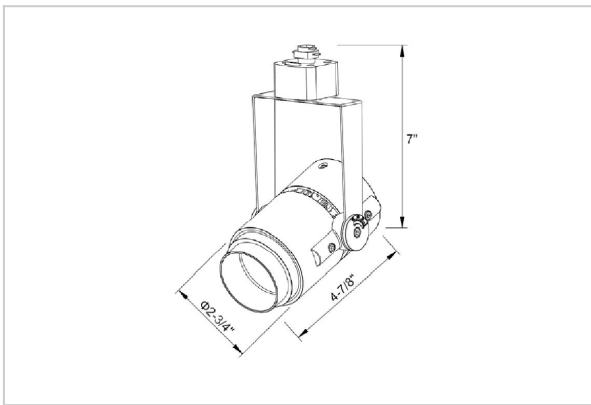

Alem Track Lights

ITEM SKU#: 662187489308

Product Code : IK-RALEMTL-30W-40K-BL-90C-24D

Voltage	100 - 277 V AC, 50-60 Hz
Lumen Output	2846.65lm
Power	30W
Efficacy	140lm/w
CCT	4000K
CRI	>90
Beam Angle	24°
Light Distribution	Medium
LED Type	COB
LED Light Source	Bridgelux V13
Start Time	Instant
Driver	IK-LKAD029DC-05242
Operating Position	Swiveling Type
Dimming	0-10V
Construction	Track
Mounting Type	Track Light Structure
Heads	Single Head
Body Material	Aluminium Die cast
Finish	Black
Length	5-1/2"
Height	7-3/4"
Diameter	3-1/2"
Application Area	Indoor Applications

Beam Spread (Options)

Spot 15°		Medium 24°		Flood 38°		Wide Flood 60°	
ft	Ø	ft	Ø	ft	Ø	ft	Ø
3.0	0.72	3.0	1.41	3.0	2.03	3.0	3.15
9.0	2.15	9.0	4.22	9.0	6.09	9.0	9.45
15.0	3.58	15.0	7.04	15.0	10.15	15.0	15.75

Alem is a technologically advanced LED track light with incorporated electronic gear and chip on board. It also has a high-quality reflector with three different beam spreads. Moreover, the lamp housing of die-cast aluminium for optimal cooling allows the fixture to last longer than its traditional counterparts.