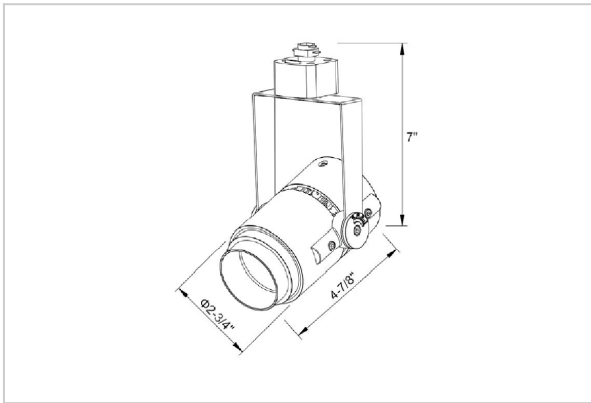

Alem Track Lights

ITEM SKU#: 662187489308

Product Code : IK-RALEMTL-30W-40K-BL-90C-24D

Voltage	100 - 277 V AC, 50-60 Hz
Lumen Output	2846.65lm
Power	30W
Efficacy	140lm/w
CCT	4000K
CRI	>90
Beam Angle	24°
Light Distribution	Medium
LED Type	COB
LED Light Source	Bridgelux V13
Start Time	Instant
Driver	IK-LKAD029DC-05242
Operating Position	Swiveling Type
Dimming	0-10V
Construction	Track
Mounting Type	Track Light Structure
Heads	Single Head
Body Material	Aluminium Die cast
Finish	Black
Length	5-1/2"
Height	7-3/4"
Diameter	3-1/2"
Application Area	Indoor Applications

Beam Spread (Options)

Spot 15°		Medium 24°		Flood 38°		Wide Flood 60°	
ft	Ø	ft	Ø	ft	Ø	ft	Ø
3.0	0.72	3.0	1.41	3.0	2.03	3.0	3.15
9.0	2.15	9.0	4.22	9.0	6.09	9.0	9.45
15.0	3.58	15.0	7.04	15.0	10.15	15.0	15.75

Alem is a technologically advanced LED track light with incorporated electronic gear and chip on board. It also has a high-quality reflector with three different beam spreads. Moreover, the lamp housing of die-cast aluminium for optimal cooling allows the fixture to last longer than its traditional counterparts.