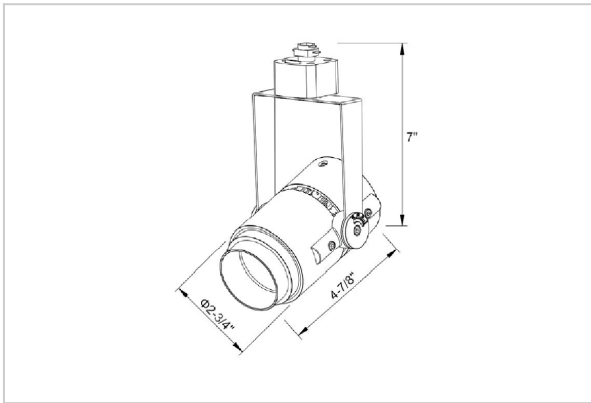

## Product Code : IK-RALEMTL-30W-30K-BL-90C-24D

Voltage	100 - 277 V AC, 50-60 Hz
Lumen Output	2711.1lm
Power	30W
Efficacy	140lm/w
CCT	3000K
CRI	>90
Beam Angle	24°
Light Distribution	Medium
LED Type	COB
LED Light Source	Bridgelux V13
Start Time	Instant
Driver	IK-LKAD029DC-05242
Operating Position	Swiveling Type
Dimming	0-10V
Construction	Track
Mounting Type	Track Light Structure
Heads	Single Head
Body Material	Aluminium Die cast
Finish	Black
Length	5-1/2"
Height	7-3/4"
Diameter	3-1/2"
Application Area	Indoor Applications

### Beam Spread (Options)

Spot 15°		Medium 24°		Flood 38°		Wide Flood 60°	
ft	Ø	ft	Ø	ft	Ø	ft	Ø
3.0	0.72	3.0	1.41	3.0	2.03	3.0	3.15
9.0	2.15	9.0	4.22	9.0	6.09	9.0	9.45
15.0	3.58	15.0	7.04	15.0	10.15	15.0	15.75

Alem is a technologically advanced LED track light with incorporated electronic gear and chip on board. It also has a high-quality reflector with three different beam spreads. Moreover, the lamp housing of die-cast aluminium for optimal cooling allows the fixture to last longer than its traditional counterparts.