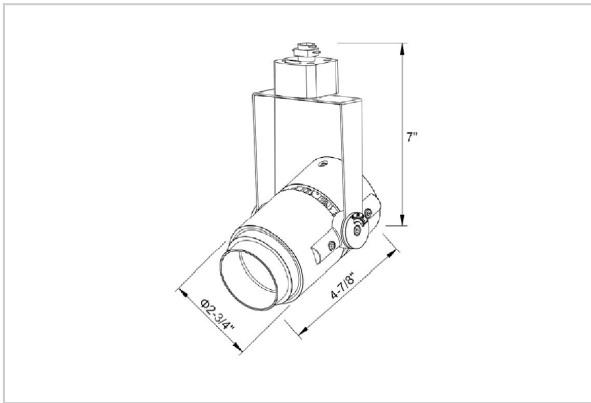

Alem Track Lights

ITEM SKU#: 662187489285

Product Code : IK-RALEMTL-30W-27K-BL-90C-24D

Voltage	100 - 277 V AC, 50-60 Hz
Lumen Output	2582lm
Power	30W
Efficacy	140lm/w
CCT	2700K
CRI	>90
Beam Angle	24°
Light Distribution	Medium
LED Type	COB
LED Light Source	Bridgelux V13
Start Time	Instant
Driver	IK-LKAD029DC-05242
Operating Position	Swiveling Type
Dimming	0-10V
Construction	Track
Mounting Type	Track Light Structure
Heads	Single Head
Body Material	Aluminium Die cast
Finish	Black
Length	5-1/2"
Height	7-3/4"
Diameter	3-1/2"
Application Area	Indoor Applications

Beam Spread (Options)

Spot 15°		Medium 24°		Flood 38°		Wide Flood 60°	
ft	Ø	ft	Ø	ft	Ø	ft	Ø
3.0	0.72	3.0	1.41	3.0	2.03	3.0	3.15
9.0	2.15	9.0	4.22	9.0	6.09	9.0	9.45
15.0	3.58	15.0	7.04	15.0	10.15	15.0	15.75

Alem is a technologically advanced LED track light with incorporated electronic gear and chip on board. It also has a high-quality reflector with three different beam spreads. Moreover, the lamp housing of die-cast aluminium for optimal cooling allows the fixture to last longer than its traditional counterparts.