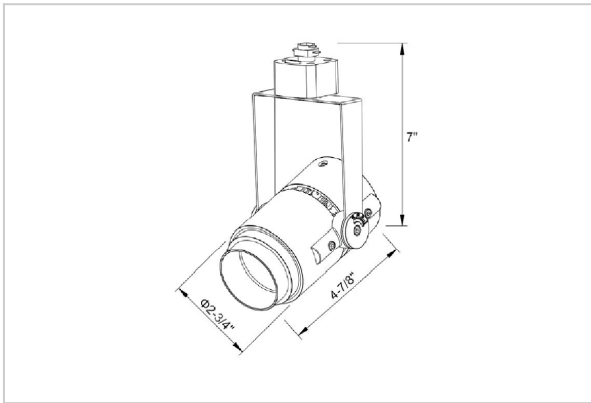

## Product Code : IK-RALEMTL-30W-40K-BL-90C-15D

Voltage	100 - 277 V AC, 50-60 Hz
Lumen Output	2844.24lm
Power	30W
Efficacy	140lm/w
CCT	4000K
CRI	>90
Beam Angle	15°
Light Distribution	Spot
LED Type	COB
LED Light Source	Bridgelux V13
Start Time	Instant
Driver	IK-LKAD029DC-05242
Operating Position	Swiveling Type
Dimming	0-10V
Construction	Track
Mounting Type	Track Light Structure
Heads	Single Head
Body Material	Aluminium Die cast
Finish	Black
Length	5-1/2"
Height	7-3/4"
Diameter	3-1/2"
Application Area	Indoor Applications

### Beam Spread (Options)

Spot 15°		Medium 24°		Flood 38°		Wide Flood 60°	
ft	Ø	ft	Ø	ft	Ø	ft	Ø
3.0	0.72	3.0	1.41	3.0	2.03	3.0	3.15
9.0	2.15	9.0	4.22	9.0	6.09	9.0	9.45
15.0	3.58	15.0	7.04	15.0	10.15	15.0	15.75

Alem is a technologically advanced LED track light with incorporated electronic gear and chip on board. It also has a high-quality reflector with three different beam spreads. Moreover, the lamp housing of die-cast aluminium for optimal cooling allows the fixture to last longer than its traditional counterparts.