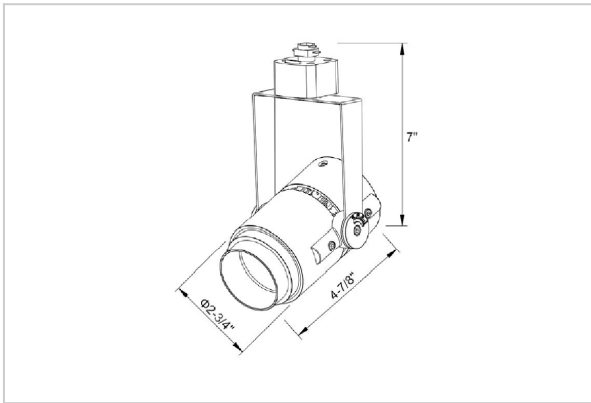

Alem Track Lights

ITEM SKU#: 662187489254

Product Code : IK-RALEMTL-30W-30K-BL-90C-15D

Voltage	100 - 277 V AC, 50-60 Hz
Lumen Output	2708.8lm
Power	30W
Efficacy	140lm/w
CCT	3000K
CRI	>90
Beam Angle	15°
Light Distribution	Spot
LED Type	COB
LED Light Source	Bridgelux V13
Start Time	Instant
Driver	IK-LKAD029DC-05242
Operating Position	Swiveling Type
Dimming	0-10V
Construction	Track
Mounting Type	Track Light Structure
Heads	Single Head
Body Material	Aluminium Die cast
Finish	Black
Length	5-1/2"
Height	7-3/4"
Diameter	3-1/2"
Application Area	Indoor Applications

Beam Spread (Options)

Spot 15°		Medium 24°		Flood 38°		Wide Flood 60°	
ft	Ø	ft	Ø	ft	Ø	ft	Ø
3.0	0.72	3.0	1.41	3.0	2.03	3.0	3.15
9.0	2.15	9.0	4.22	9.0	6.09	9.0	9.45
15.0	3.58	15.0	7.04	15.0	10.15	15.0	15.75

Alem is a technologically advanced LED track light with incorporated electronic gear and chip on board. It also has a high-quality reflector with three different beam spreads. Moreover, the lamp housing of die-cast aluminium for optimal cooling allows the fixture to last longer than its traditional counterparts.