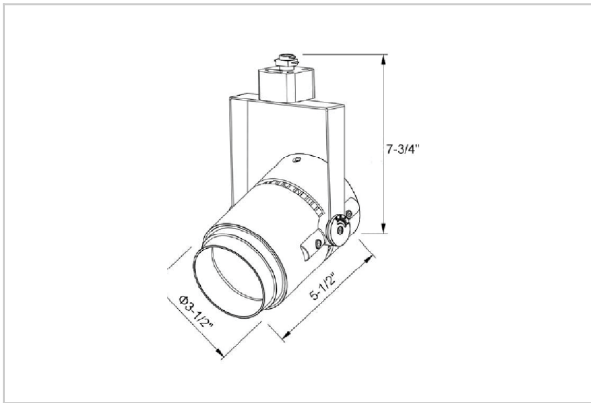

Alem Track Lights

ITEM SKU#: 662187489230

Product Code : IK-RALEMTL-20W-50K-BL-90C-60D

Voltage	100 - 277 V AC, 50-60 Hz
Lumen Output	2008.97lm
Power	20W
Efficacy	140lm/w
CCT	5000K
CRI	>90
Beam Angle	60°
Light Distribution	Wide flood
LED Type	COB
LED Light Source	Bridgelux V13
Start Time	Instant
Driver	IK-LKAD029DC-05242
Operating Position	Swiveling Type
Dimming	0-10V
Construction	Track
Mounting Type	Track Light Structure
Heads	Single Head
Body Material	Aluminium Die cast
Finish	Black
Length	4-7/8"
Height	7"
Diameter	2-3/4"
Application Area	Indoor Applications

Beam Spread (Options)

Spot 15°		Medium 24°		Flood 38°		Wide Flood 60°	
ft	Ø	ft	Ø	ft	Ø	ft	Ø
3.0	0.72	3.0	1.41	3.0	2.03	3.0	3.15
9.0	2.15	9.0	4.22	9.0	6.09	9.0	9.45
15.0	3.58	15.0	7.04	15.0	10.15	15.0	15.75

Alem is a technologically advanced LED track light with incorporated electronic gear and chip on board. It also has a high-quality reflector with three different beam spreads. Moreover, the lamp housing of die-cast aluminium for optimal cooling allows the fixture to last longer than its traditional counterparts.