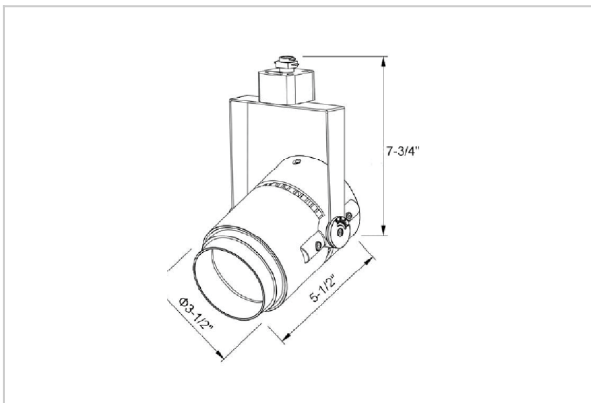

Alem Track Lights

ITEM SKU#: 662187489216

Product Code : IK-RALEMTL-20W-30K-BL-90C-60D

Voltage	100 - 277 V AC, 50-60 Hz
Lumen Output	1822.2lm
Power	20W
Efficacy	140lm/w
CCT	3000K
CRI	>90
Beam Angle	60°
Light Distribution	Wide flood
LED Type	COB
LED Light Source	Bridgelux V13
Start Time	Instant
Driver	IK-LKAD029DC-05242
Operating Position	Swiveling Type
Dimming	0-10V
Construction	Track
Mounting Type	Track Light Structure
Heads	Single Head
Body Material	Aluminium Die cast
Finish	Black
Length	4-7/8"
Height	7"
Diameter	2-3/4"
Application Area	Indoor Applications

Beam Spread (Options)

Spot 15°		Medium 24°		Flood 38°		Wide Flood 60°	
ft	Ø	ft	Ø	ft	Ø	ft	Ø
3.0	0.72	3.0	1.41	3.0	2.03	3.0	3.15
9.0	2.15	9.0	4.22	9.0	6.09	9.0	9.45
15.0	3.58	15.0	7.04	15.0	10.15	15.0	15.75

Alem is a technologically advanced LED track light with incorporated electronic gear and chip on board. It also has a high-quality reflector with three different beam spreads. Moreover, the lamp housing of die-cast aluminium for optimal cooling allows the fixture to last longer than its traditional counterparts.