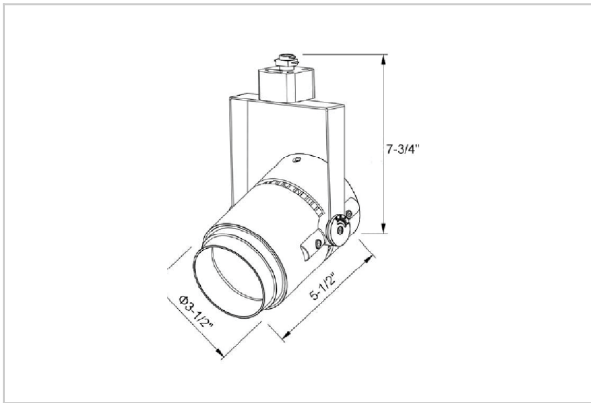

Alem Track Lights

ITEM SKU#: 662187489209

Product Code : IK-RALEMTL-20W-27K-BL-90C-60D

Voltage	100 - 277 V AC, 50-60 Hz
Lumen Output	1735.42lm
Power	20W
Efficacy	140lm/w
CCT	2700K
CRI	>90
Beam Angle	60°
Light Distribution	Wide flood
LED Type	COB
LED Light Source	Bridgelux V13
Start Time	Instant
Driver	IK-LKAD029DC-05242
Operating Position	Swiveling Type
Dimming	0-10V
Construction	Track
Mounting Type	Track Light Structure
Heads	Single Head
Body Material	Aluminium Die cast
Finish	Black
Length	4-7/8"
Height	7"
Diameter	2-3/4"
Application Area	Indoor Applications

Beam Spread (Options)

Spot 15°		Medium 24°		Flood 38°		Wide Flood 60°	
ft	Ø	ft	Ø	ft	Ø	ft	Ø
3.0	0.72	3.0	1.41	3.0	2.03	3.0	3.15
9.0	2.15	9.0	4.22	9.0	6.09	9.0	9.45
15.0	3.58	15.0	7.04	15.0	10.15	15.0	15.75

Alem is a technologically advanced LED track light with incorporated electronic gear and chip on board. It also has a high-quality reflector with three different beam spreads. Moreover, the lamp housing of die-cast aluminium for optimal cooling allows the fixture to last longer than its traditional counterparts.