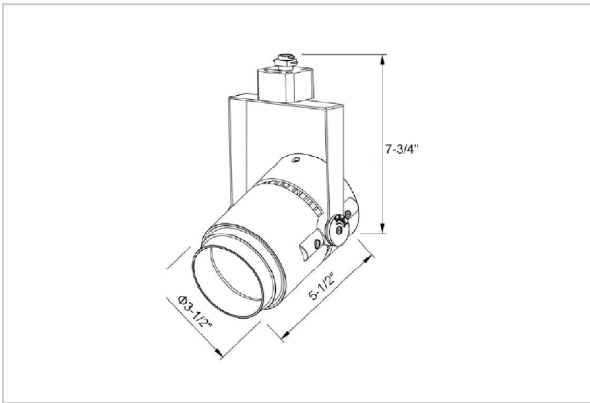

## Product Code : IK-RALEMTL-20W-30K-BL-90C-38D

Voltage	100 - 277 V AC, 50-60 Hz
Lumen Output	1819.1lm
Power	20W
Efficacy	140lm/w
CCT	3000K
CRI	>90
Beam Angle	38°
Light Distribution	Flood
LED Type	COB
LED Light Source	Bridgelux V13
Start Time	Instant
Driver	IK-LKAD029DC-05242
Operating Position	Swiveling Type
Dimming	0-10V
Construction	Track
Mounting Type	Track Light Structure
Heads	Single Head
Body Material	Aluminium Die cast
Finish	Black
Length	4-7/8"
Height	7"
Diameter	2-3/4"
Application Area	Indoor Applications

### Beam Spread (Options)

Spot 15°		Medium 24°		Flood 38°		Wide Flood 60°	
ft	Ø	ft	Ø	ft	Ø	ft	Ø
3.0	0.72	3.0	1.41	3.0	2.03	3.0	3.15
9.0	2.15	9.0	4.22	9.0	6.09	9.0	9.45
15.0	3.58	15.0	7.04	15.0	10.15	15.0	15.75

Alem is a technologically advanced LED track light with incorporated electronic gear and chip on board. It also has a high-quality reflector with three different beam spreads. Moreover, the lamp housing of die-cast aluminium for optimal cooling allows the fixture to last longer than its traditional counterparts.