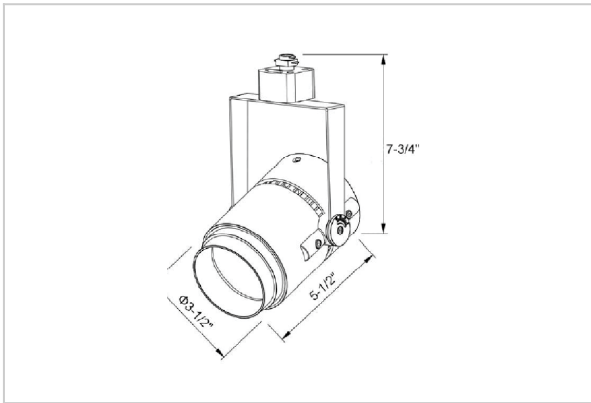

Alem Track Lights

ITEM SKU#: 662187489124

Product Code : IK-RALEMTL-20W-30K-BL-90C-24D

Voltage	100 - 277 V AC, 50-60 Hz
Lumen Output	1822.4lm
Power	20W
Efficacy	140lm/w
CCT	3000K
CRI	>90
Beam Angle	24°
Light Distribution	Medium
LED Type	COB
LED Light Source	Bridgelux V13
Start Time	Instant
Driver	IK-LKAD029DC-05242
Operating Position	Swiveling Type
Dimming	0-10V
Construction	Track
Mounting Type	Track Light Structure
Heads	Single Head
Body Material	Aluminium Die cast
Finish	Black
Length	4-7/8"
Height	7"
Diameter	2-3/4"
Application Area	Indoor Applications

Beam Spread (Options)

Spot 15°		Medium 24°		Flood 38°		Wide Flood 60°	
ft	Ø	ft	Ø	ft	Ø	ft	Ø
3.0	0.72	3.0	1.41	3.0	2.03	3.0	3.15
9.0	2.15	9.0	4.22	9.0	6.09	9.0	9.45
15.0	3.58	15.0	7.04	15.0	10.15	15.0	15.75

Alem is a technologically advanced LED track light with incorporated electronic gear and chip on board. It also has a high-quality reflector with three different beam spreads. Moreover, the lamp housing of die-cast aluminium for optimal cooling allows the fixture to last longer than its traditional counterparts.