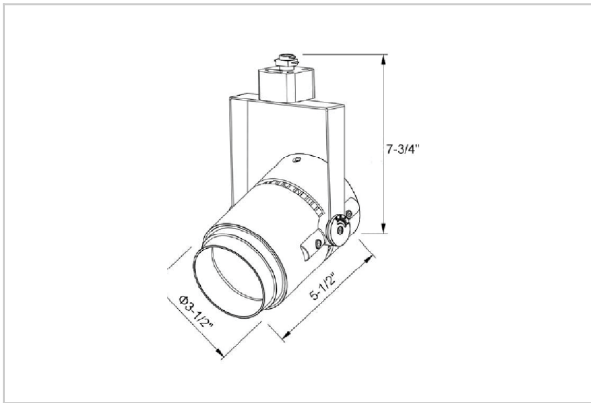

Alem Track Lights

ITEM SKU#: 662187489117

Product Code : IK-RALEMTL-20W-27K-BL-90C-24D

Voltage	100 - 277 V AC, 50-60 Hz
Lumen Output	1753.61lm
Power	20W
Efficacy	140lm/w
CCT	2700K
CRI	>90
Beam Angle	24°
Light Distribution	Medium
LED Type	COB
LED Light Source	Bridgelux V13
Start Time	Instant
Driver	IK-LKAD029DC-05242
Operating Position	Swiveling Type
Dimming	0-10V
Construction	Track
Mounting Type	Track Light Structure
Heads	Single Head
Body Material	Aluminium Die cast
Finish	Black
Length	4-7/8"
Height	7"
Diameter	2-3/4"
Application Area	Indoor Applications

Beam Spread (Options)

Spot 15°		Medium 24°		Flood 38°		Wide Flood 60°	
ft	Ø	ft	Ø	ft	Ø	ft	Ø
3.0	0.72	3.0	1.41	3.0	2.03	3.0	3.15
9.0	2.15	9.0	4.22	9.0	6.09	9.0	9.45
15.0	3.58	15.0	7.04	15.0	10.15	15.0	15.75

Alem is a technologically advanced LED track light with incorporated electronic gear and chip on board. It also has a high-quality reflector with three different beam spreads. Moreover, the lamp housing of die-cast aluminium for optimal cooling allows the fixture to last longer than its traditional counterparts.