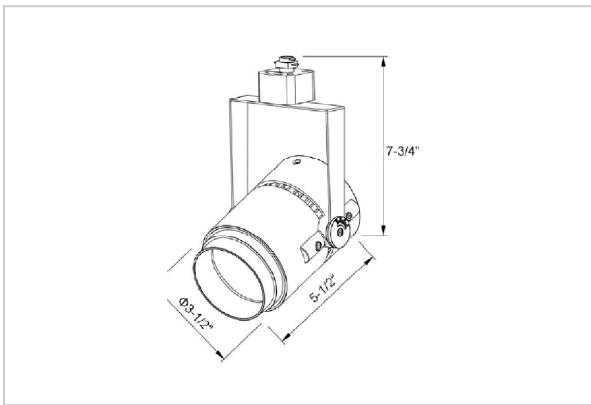

## Product Code : IK-RALEMTL-20W-50K-BL-90C-15D

Voltage	100 - 277 V AC, 50-60 Hz
Lumen Output	2018.78lm
Power	20W
Efficacy	140lm/w
CCT	5000K
CRI	>90
Beam Angle	15°
Light Distribution	Spot
LED Type	COB
LED Light Source	Bridgelux V13
Start Time	Instant
Driver	IK-LKAD029DC-05242
Operating Position	Swiveling Type
Dimming	0-10V
Construction	Track
Mounting Type	Track Light Structure
Heads	Single Head
Body Material	Aluminium Die cast
Finish	Black
Length	4-7/8"
Height	7"
Diameter	2-3/4"
Application Area	Indoor Applications

### Beam Spread (Options)

Spot 15°		Medium 24°		Flood 38°		Wide Flood 60°	
ft	Ø	ft	Ø	ft	Ø	ft	Ø
3.0	0.72	3.0	1.41	3.0	2.03	3.0	3.15
9.0	2.15	9.0	4.22	9.0	6.09	9.0	9.45
15.0	3.58	15.0	7.04	15.0	10.15	15.0	15.75