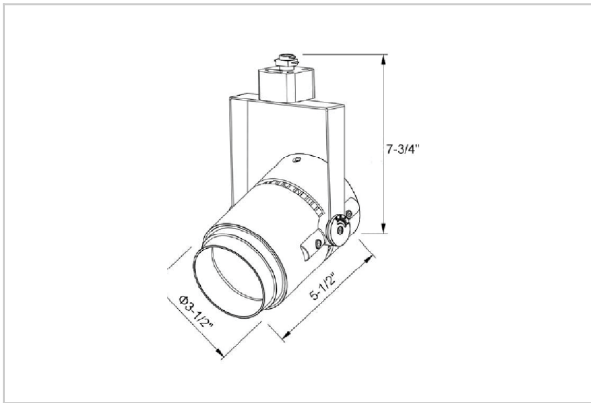

Alem Track Lights

ITEM SKU#: 662187489087

Product Code : IK-RALEMTL-20W-30K-BL-90C-15D

Voltage	100 - 277 V AC, 50-60 Hz
Lumen Output	1831.1lm
Power	20W
Efficacy	140lm/w
CCT	3000K
CRI	>90
Beam Angle	15°
Light Distribution	Spot
LED Type	COB
LED Light Source	Bridgelux V13
Start Time	Instant
Driver	IK-LKAD029DC-05242
Operating Position	Swiveling Type
Dimming	0-10V
Construction	Track
Mounting Type	Track Light Structure
Heads	Single Head
Body Material	Aluminium Die cast
Finish	Black
Length	4-7/8"
Height	7"
Diameter	2-3/4"
Application Area	Indoor Applications

Beam Spread (Options)

Spot 15°		Medium 24°		Flood 38°		Wide Flood 60°	
ft	Ø	ft	Ø	ft	Ø	ft	Ø
3.0	0.72	3.0	1.41	3.0	2.03	3.0	3.15
9.0	2.15	9.0	4.22	9.0	6.09	9.0	9.45
15.0	3.58	15.0	7.04	15.0	10.15	15.0	15.75

Alem is a technologically advanced LED track light with incorporated electronic gear and chip on board. It also has a high-quality reflector with three different beam spreads. Moreover, the lamp housing of die-cast aluminium for optimal cooling allows the fixture to last longer than its traditional counterparts.