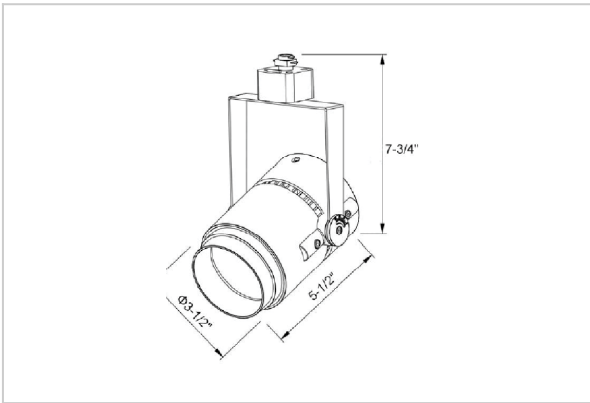

## Product Code : IK-RALEMTL-20W-30K-BL-90C-15D

Voltage	100 - 277 V AC, 50-60 Hz
Lumen Output	1831.1lm
Power	20W
Efficacy	140lm/w
CCT	3000K
CRI	>90
Beam Angle	15°
Light Distribution	Spot
LED Type	COB
LED Light Source	Bridgelux V13
Start Time	Instant
Driver	IK-LKAD029DC-05242
Operating Position	Swiveling Type
Dimming	0-10V
Construction	Track
Mounting Type	Track Light Structure
Heads	Single Head
Body Material	Aluminium Die cast
Finish	Black
Length	4-7/8"
Height	7"
Diameter	2-3/4"
Application Area	Indoor Applications

### Beam Spread (Options)

Spot 15°		Medium 24°		Flood 38°		Wide Flood 60°	
ft	Ø	ft	Ø	ft	Ø	ft	Ø
3.0	0.72	3.0	1.41	3.0	2.03	3.0	3.15
9.0	2.15	9.0	4.22	9.0	6.09	9.0	9.45
15.0	3.58	15.0	7.04	15.0	10.15	15.0	15.75

Alem is a technologically advanced LED track light with incorporated electronic gear and chip on board. It also has a high-quality reflector with three different beam spreads. Moreover, the lamp housing of die-cast aluminium for optimal cooling allows the fixture to last longer than its traditional counterparts.